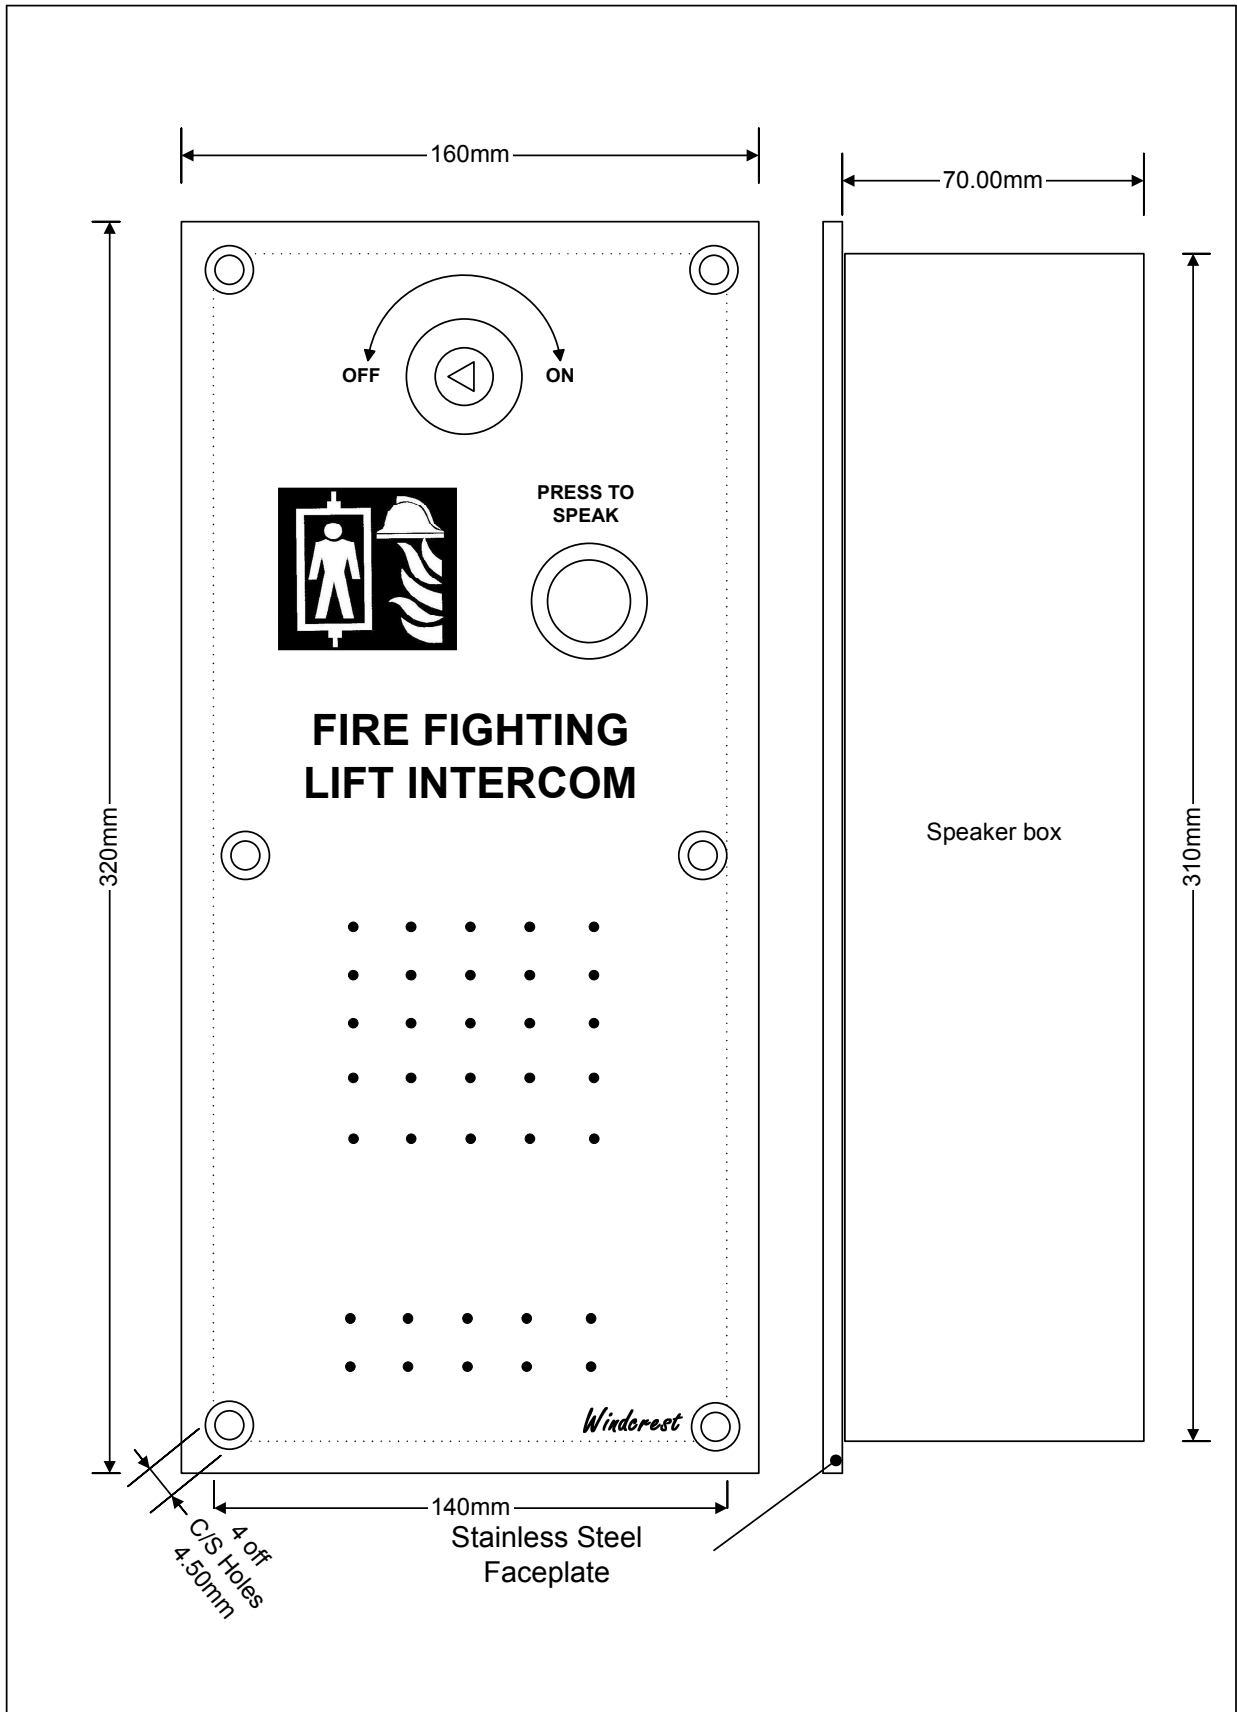

**Fire Fighting Intercom
Main Landing Unit with
Fire Control Switch**

Drawing No: Bigfp FF Issue No:1 Date:08/09/01

Winderest (UK) Ltd

Tel: 0208 795 0333
Fax: 0208 795 0444