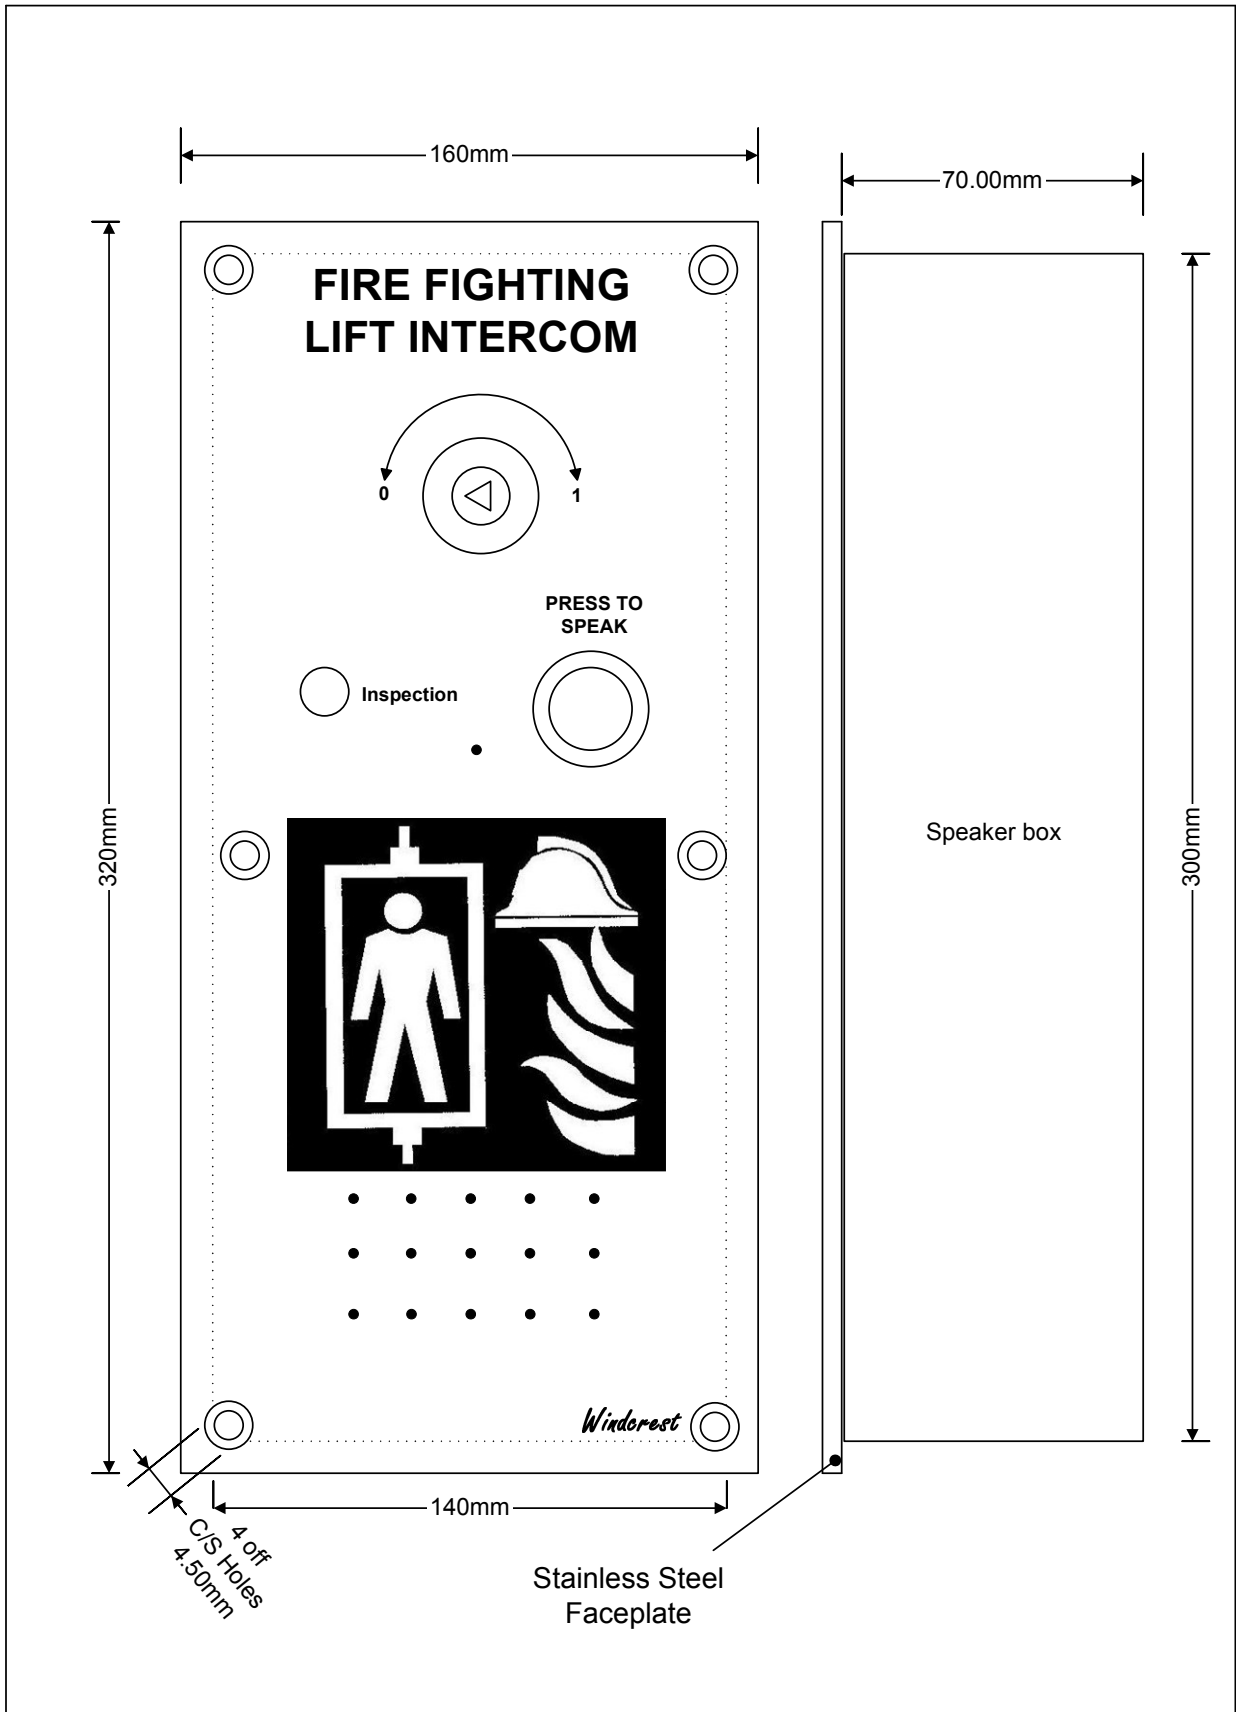

**Fire Fighting Intercom
Main Landing Unit with
Fire Control Switch EN81-72**

Drawing No: Bigfp FF Issue No:1 Date:08/06/04

Winderest (UK) Ltd

Tel: 0208 795 0333
Fax: 0208 795 0444