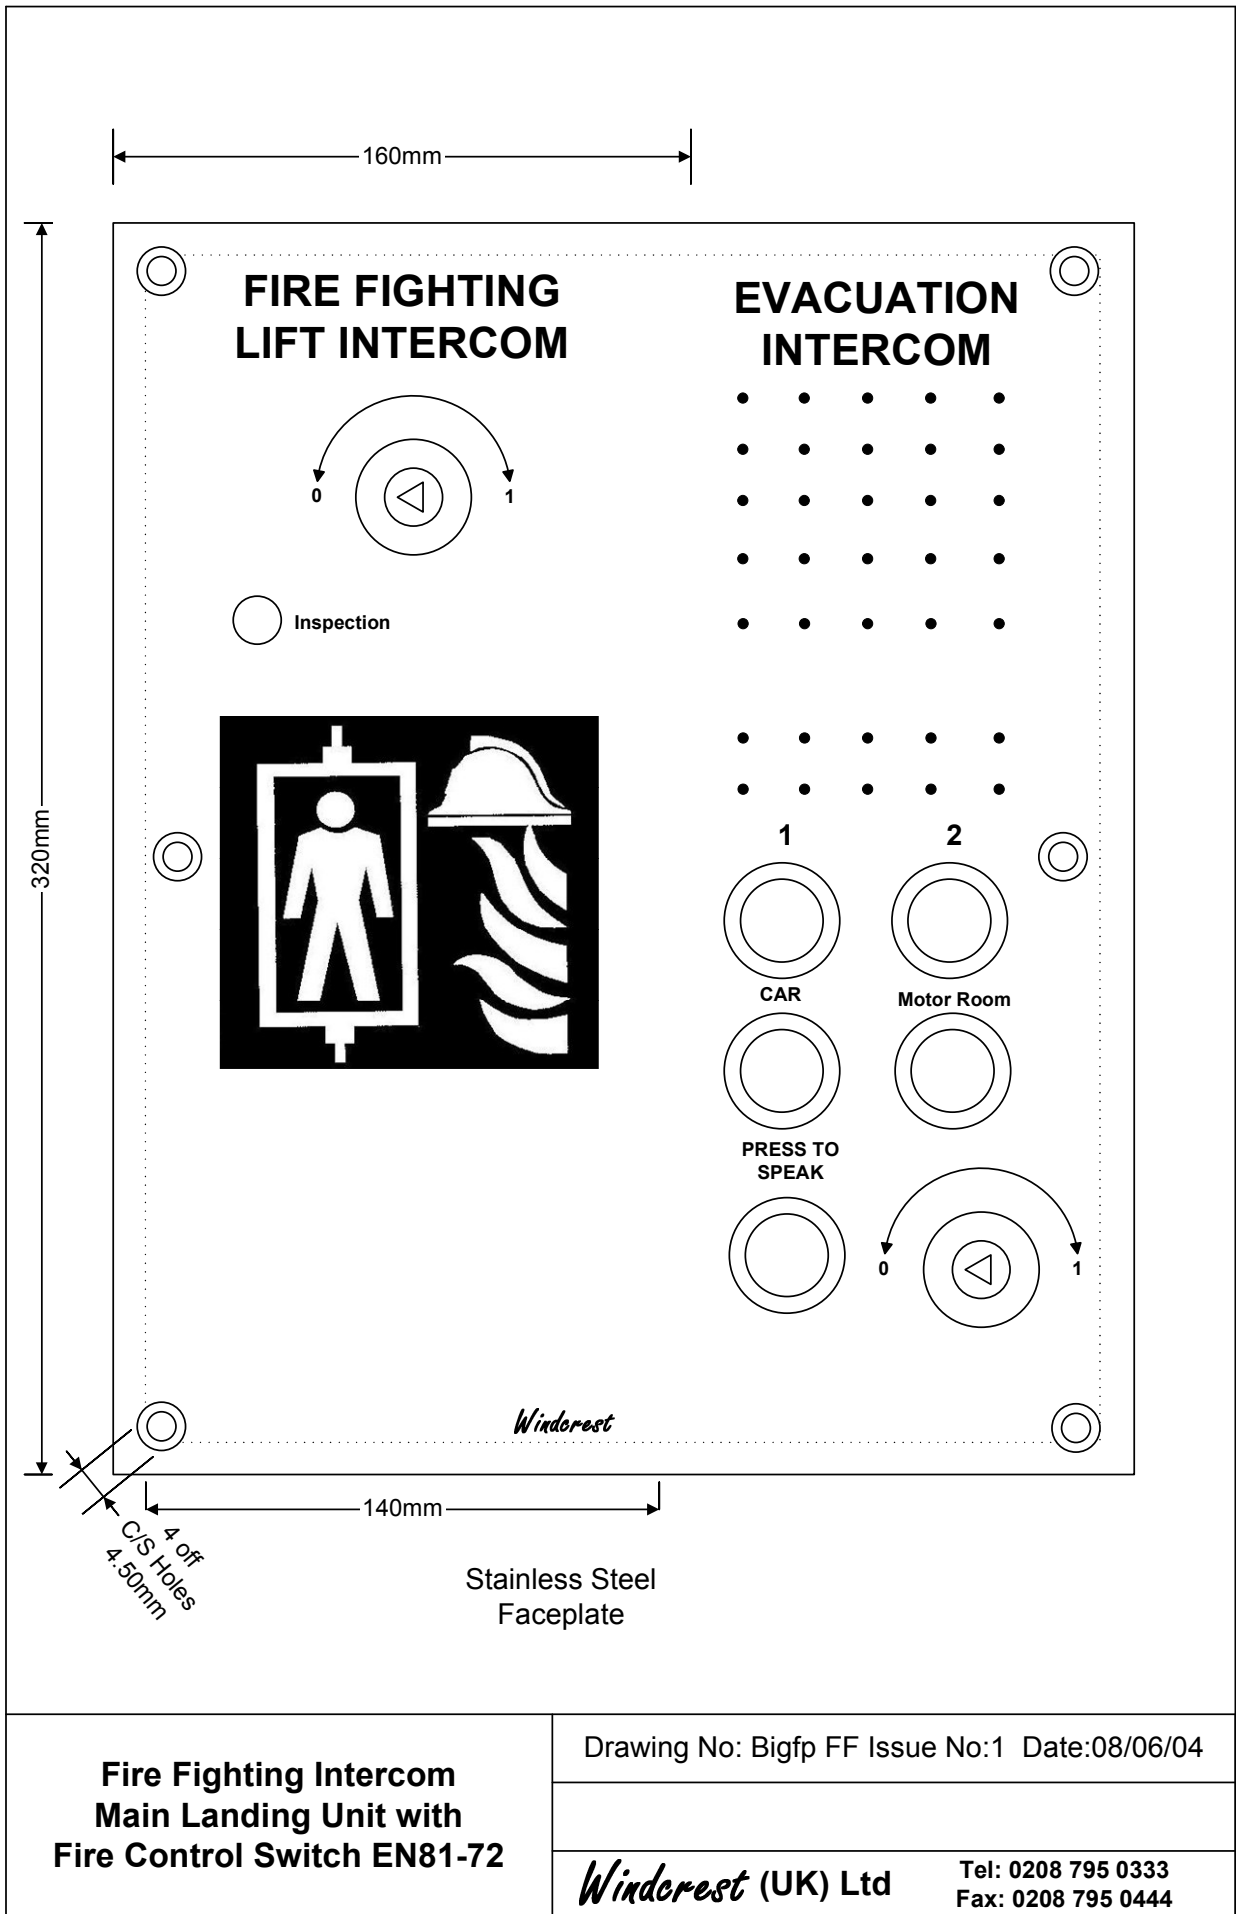

*Winderest* (UK) Ltd

Tel: 0208 795 0333  
Fax: 0208 795 0444

140mm

4 off  
C/S Holes  
4.50mm

Stainless Steel  
Faceplate

TEXT

A=1	A=5
B=2	B=6
C=3	C=7
D=4	D=8

**Fire Fighting Intercom  
Main Landing Unit with  
Fire Control Switch EN81-72**