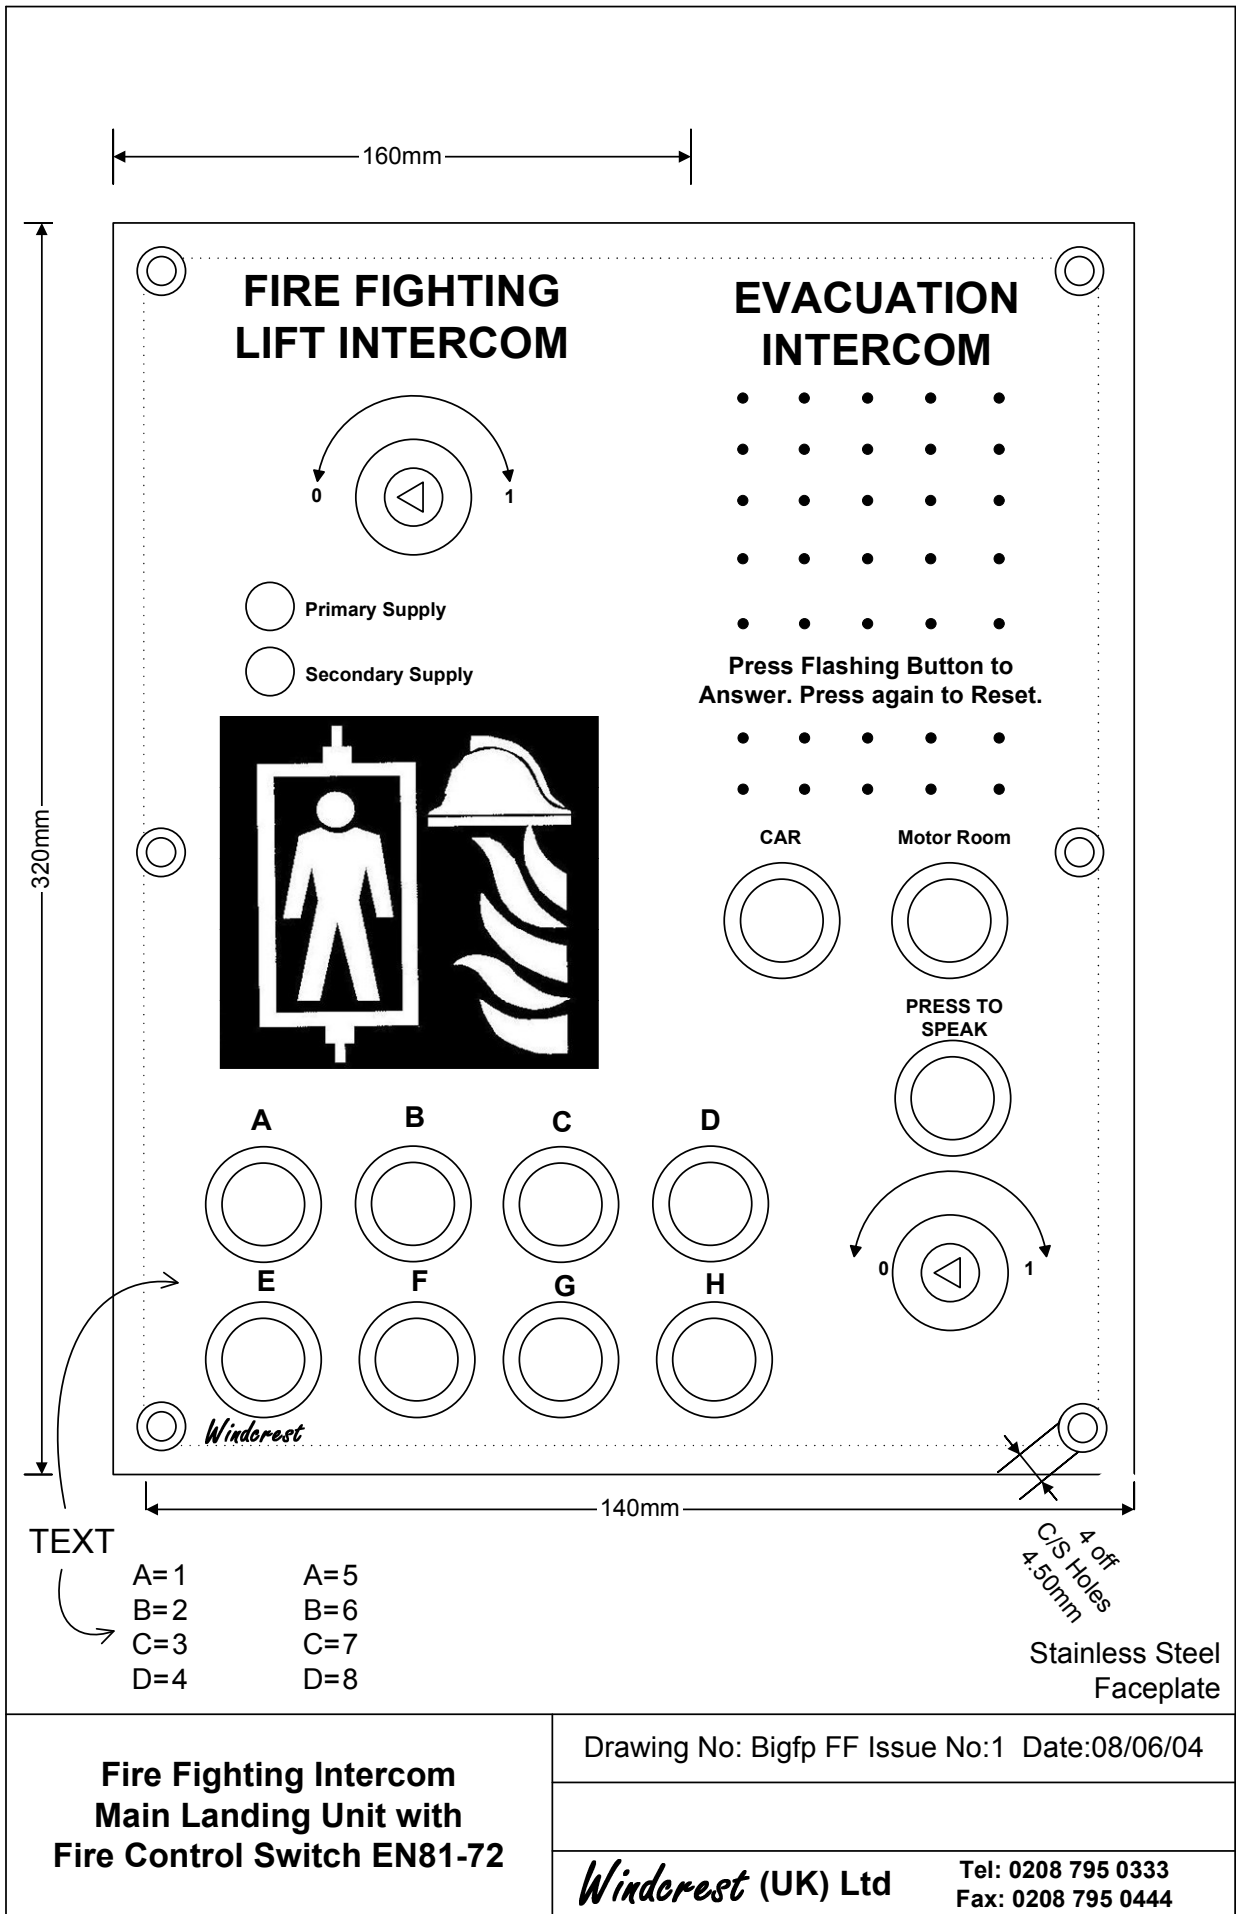

TEXT

A=1	A=5
B=2	B=6
C=3	C=7
D=4	D=8

**Fire Fighting Intercom
Main Landing Unit with
Fire Control Switch EN81-72**

Drawing No: Bigfp FF Issue No:1 Date:08/06/04

Winderest (UK) Ltd

Tel: 0208 795 0333
Fax: 0208 795 0444