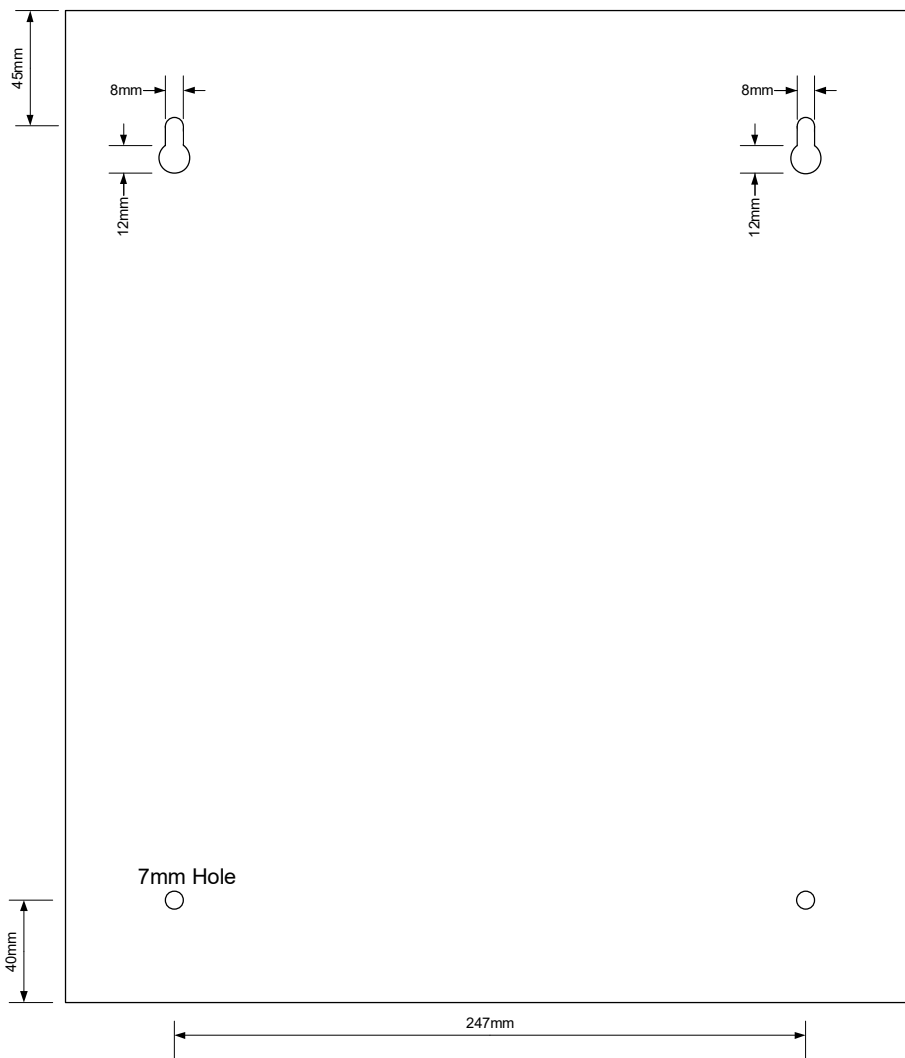

Front View

Side View

Rear View

Evacuation Intercom PSU (More than 10 Outstations)
Mechanical Dimensions

Drawing No:- EN4 EMC

Date:- 11/07/2021

Windcrest (UK) Ltd

Tel : 0208 795 0333
Fax: 0208 795 0444