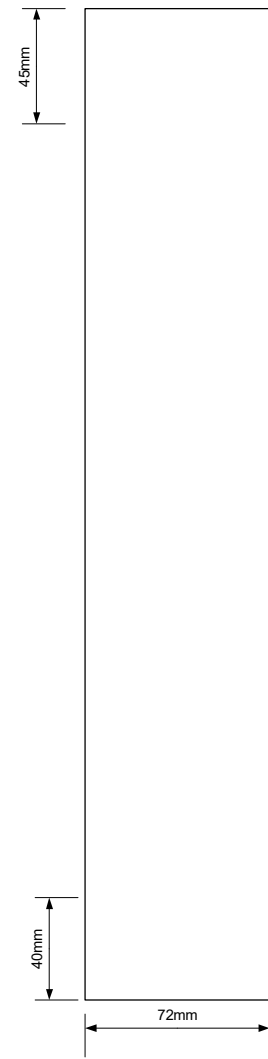

Front View

Side View

Rear View

Evacuation Intercom PSU (More than 10 Outstations)
Mechanical Dimensions

Drawing No:- EN4 EMC

Date:- 11/07/2021

Windcrest (UK) Ltd

Tel : 0208 795 0333
Fax: 0208 795 0444