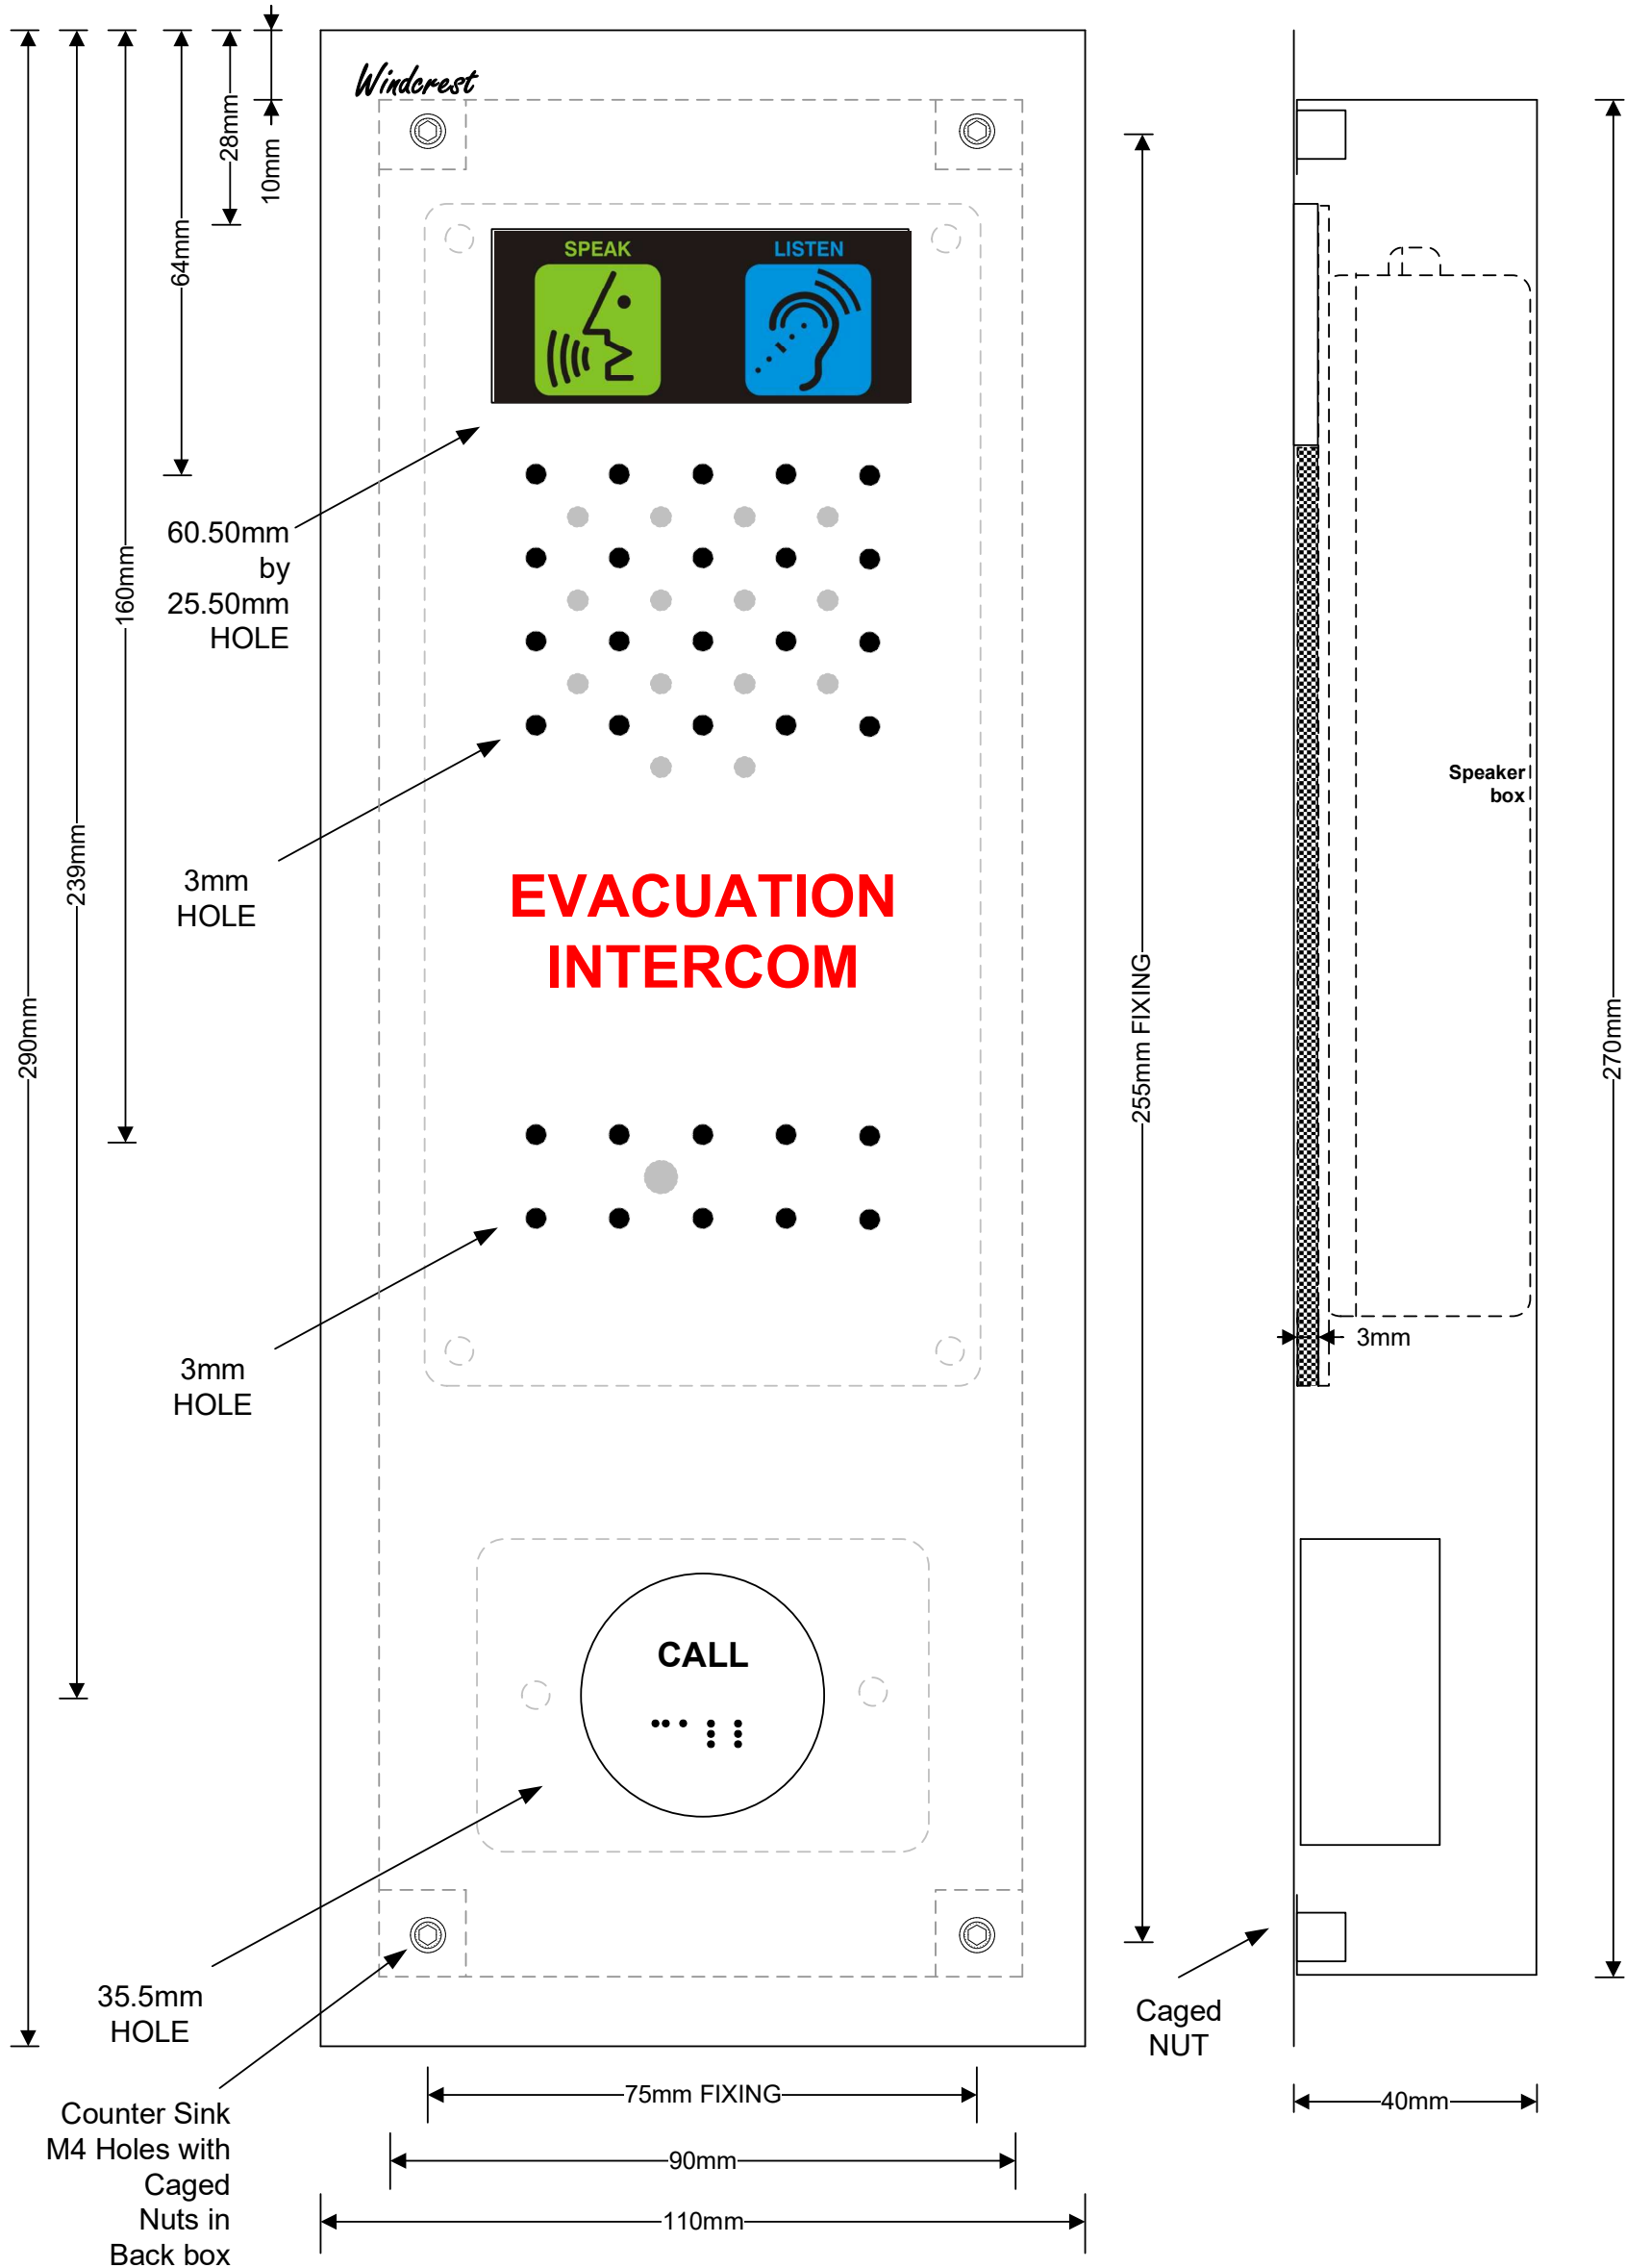

Note: Minor changes may be required to design for manufacturing.

**Evacuation Landing Speaker
Flush Mounting**

Drawing No: FM LANDING STD V3 (Ref: FmLand3) Issue No:2
Date:30/10/20

Windcrest (UK) Ltd

Tel: 0208 795 0333
Fax: 0208 795 0444