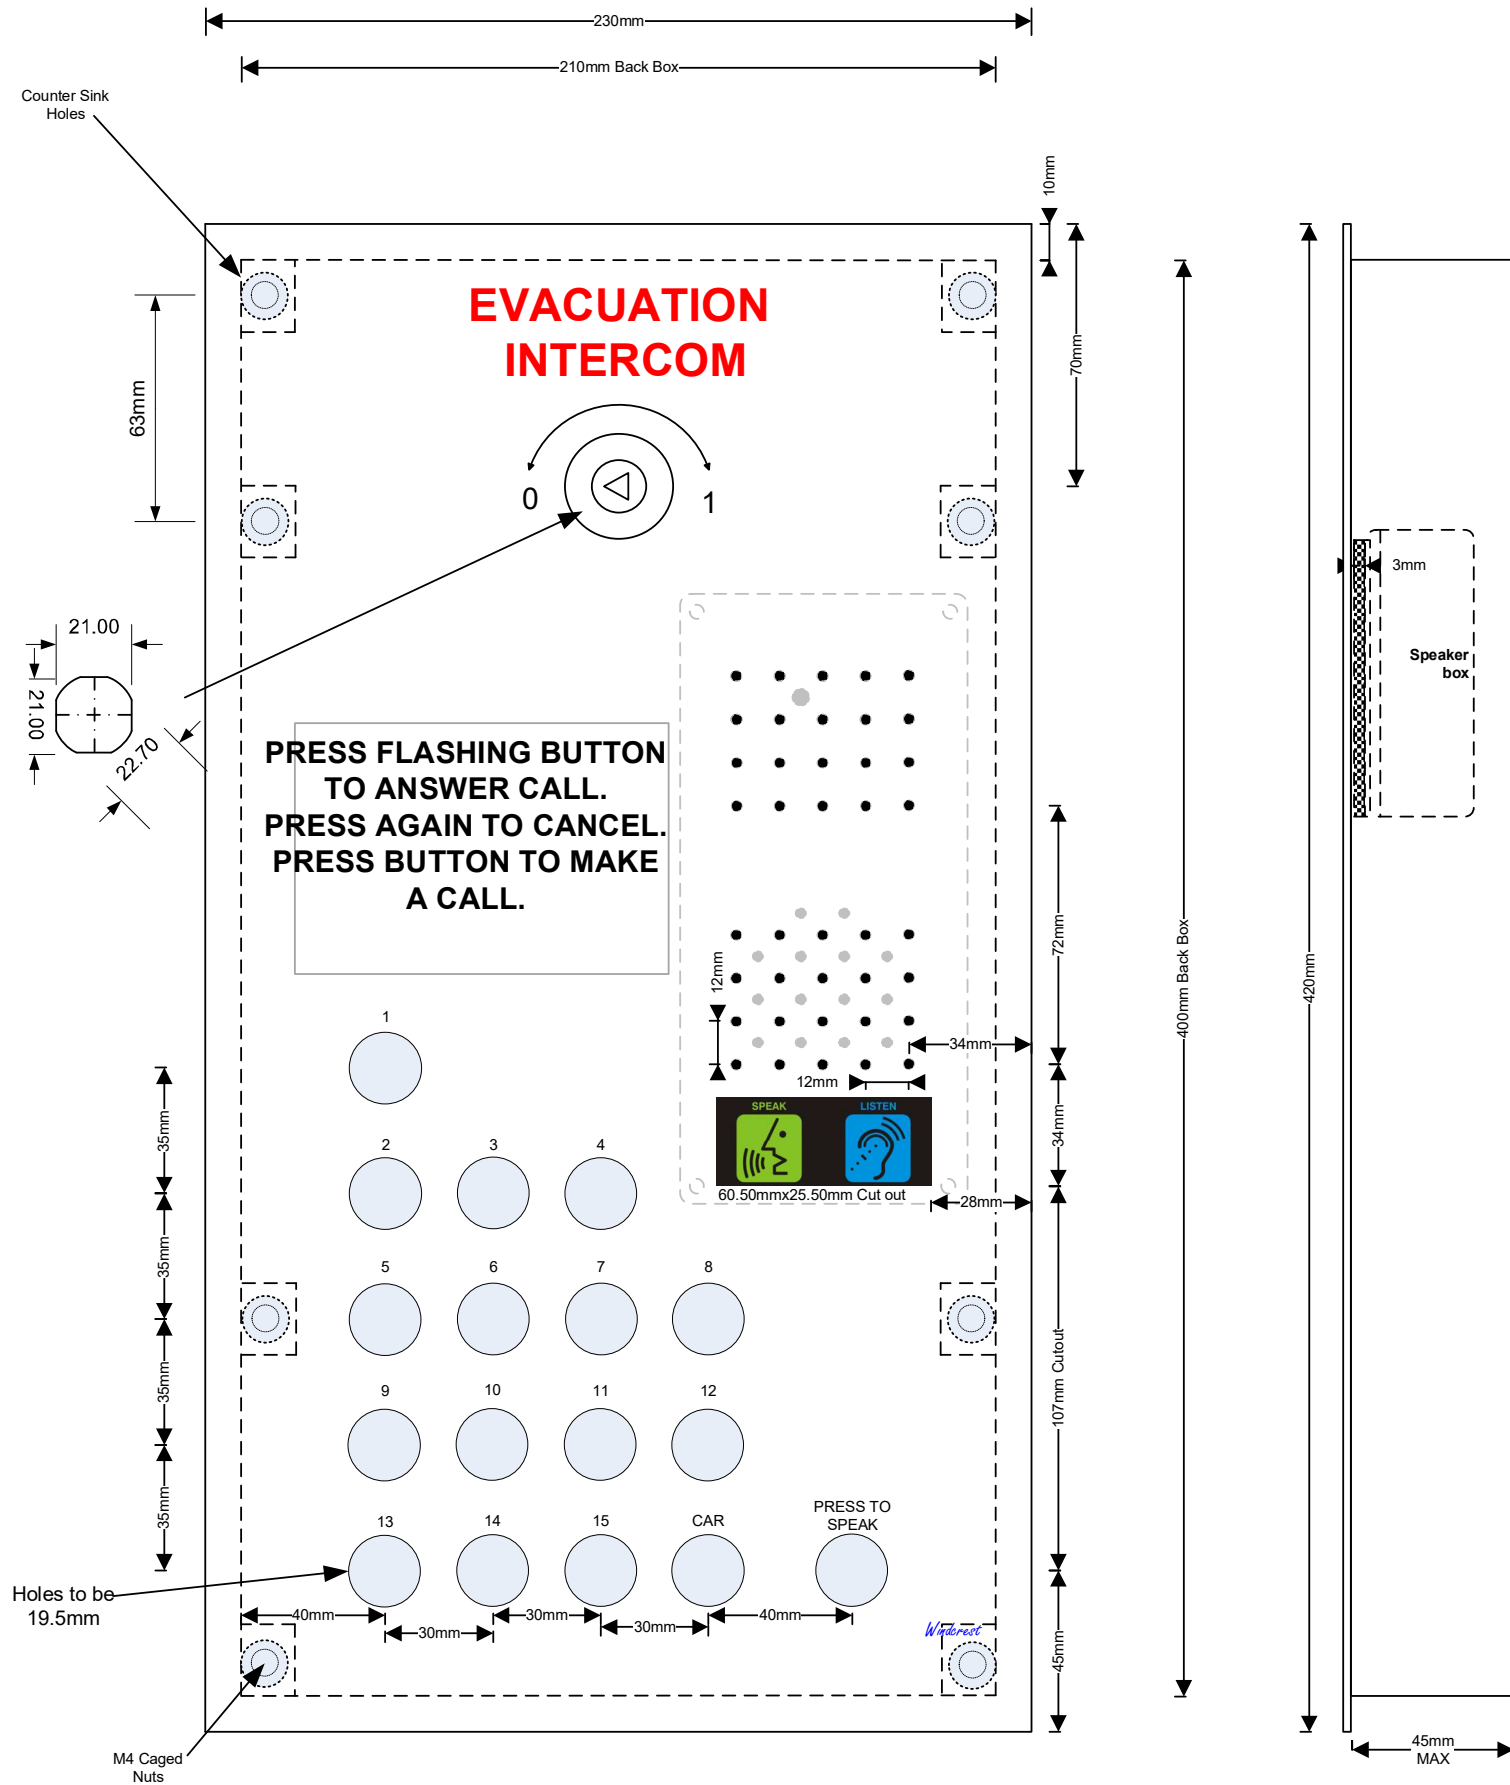

Note: Minor changes may be required to design for manufacturing.

**New Evacuation Main Landing Intercom
Flush Mounting
Upto 16 Openings**

Drawing No: STD FM PANEL_XL_V7 (Ref:- FmEvXL7) Date:18/10/2021

Winderest (UK) Ltd