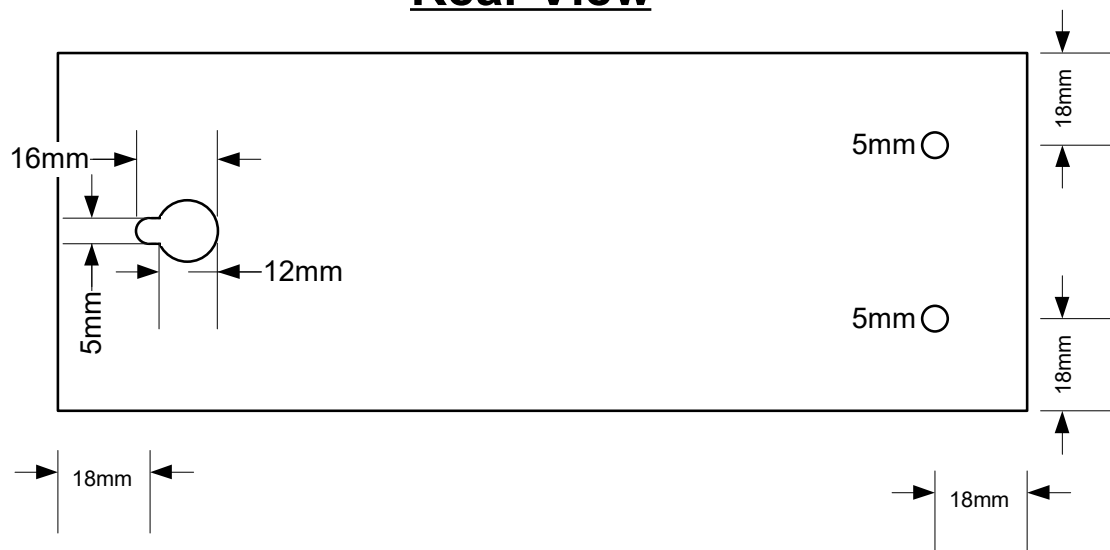

Front View

Side View

Rear View

2 Wire PSU Box, SA1000 PSU Box
Mechanical Drawing

Drawing No:- 2W PSU Box

Date:- 11/07/2021

Winderest (UK) Ltd

Tel : 0208 795 0333