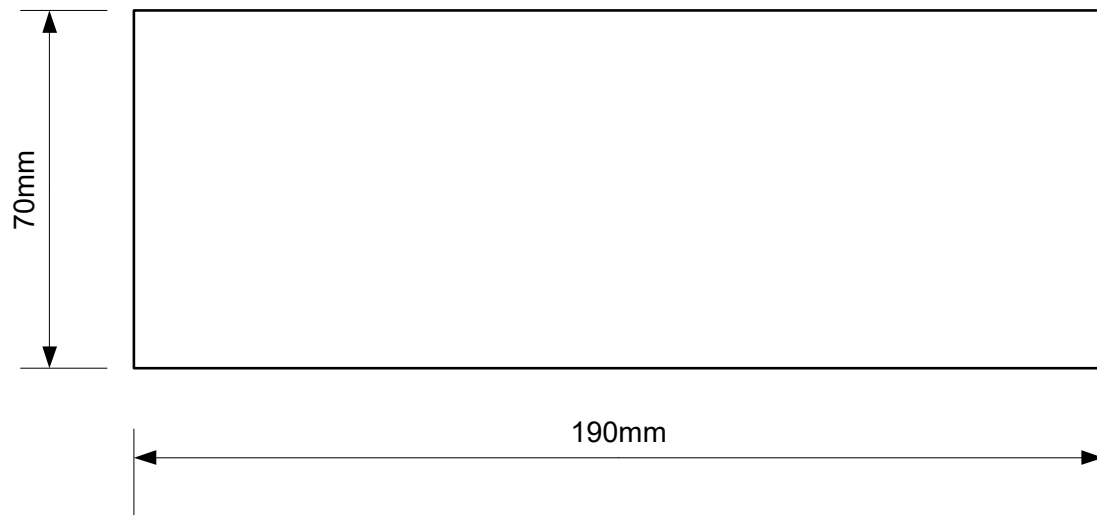

Front View

Side View

Rear View

2 Wire PSU Box, SA1000 PSU Box
Mechanical Drawing

Drawing No:- 2W PSU Box

Date:- 11/07/2021

Winderest (UK) Ltd

Tel : 0208 795 0333