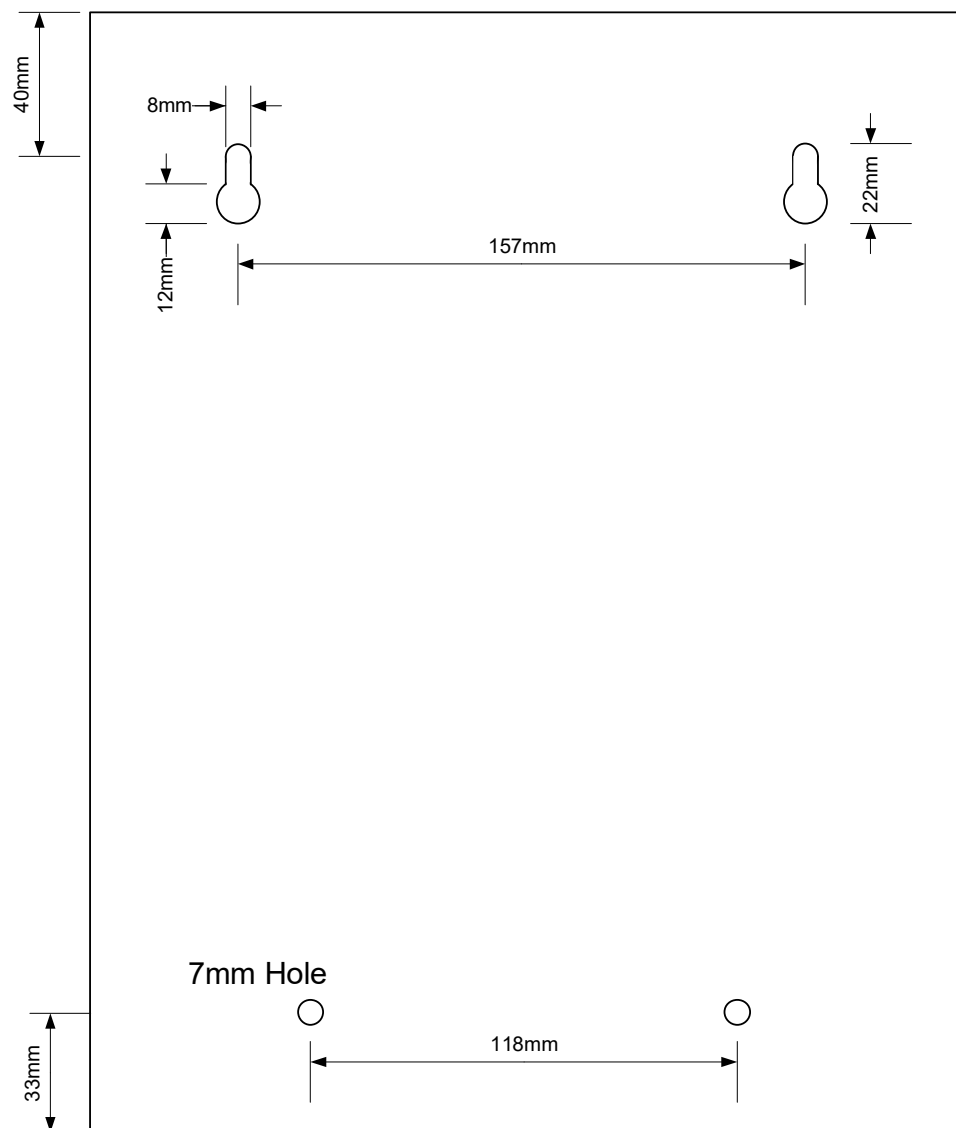

Front View

Side View

Rear View

Fire Fighting Control Box, Evacuation PSU (Upto 10 Outstations),
VoIP PSU, 24V PSU
Mechanical Dimensions

Drawing No:- EN1 EMC Box

Date:- 11/07/2021

Winderest (UK) Ltd

Tel : 0208 795 0333
Fax: 0208 795 0444