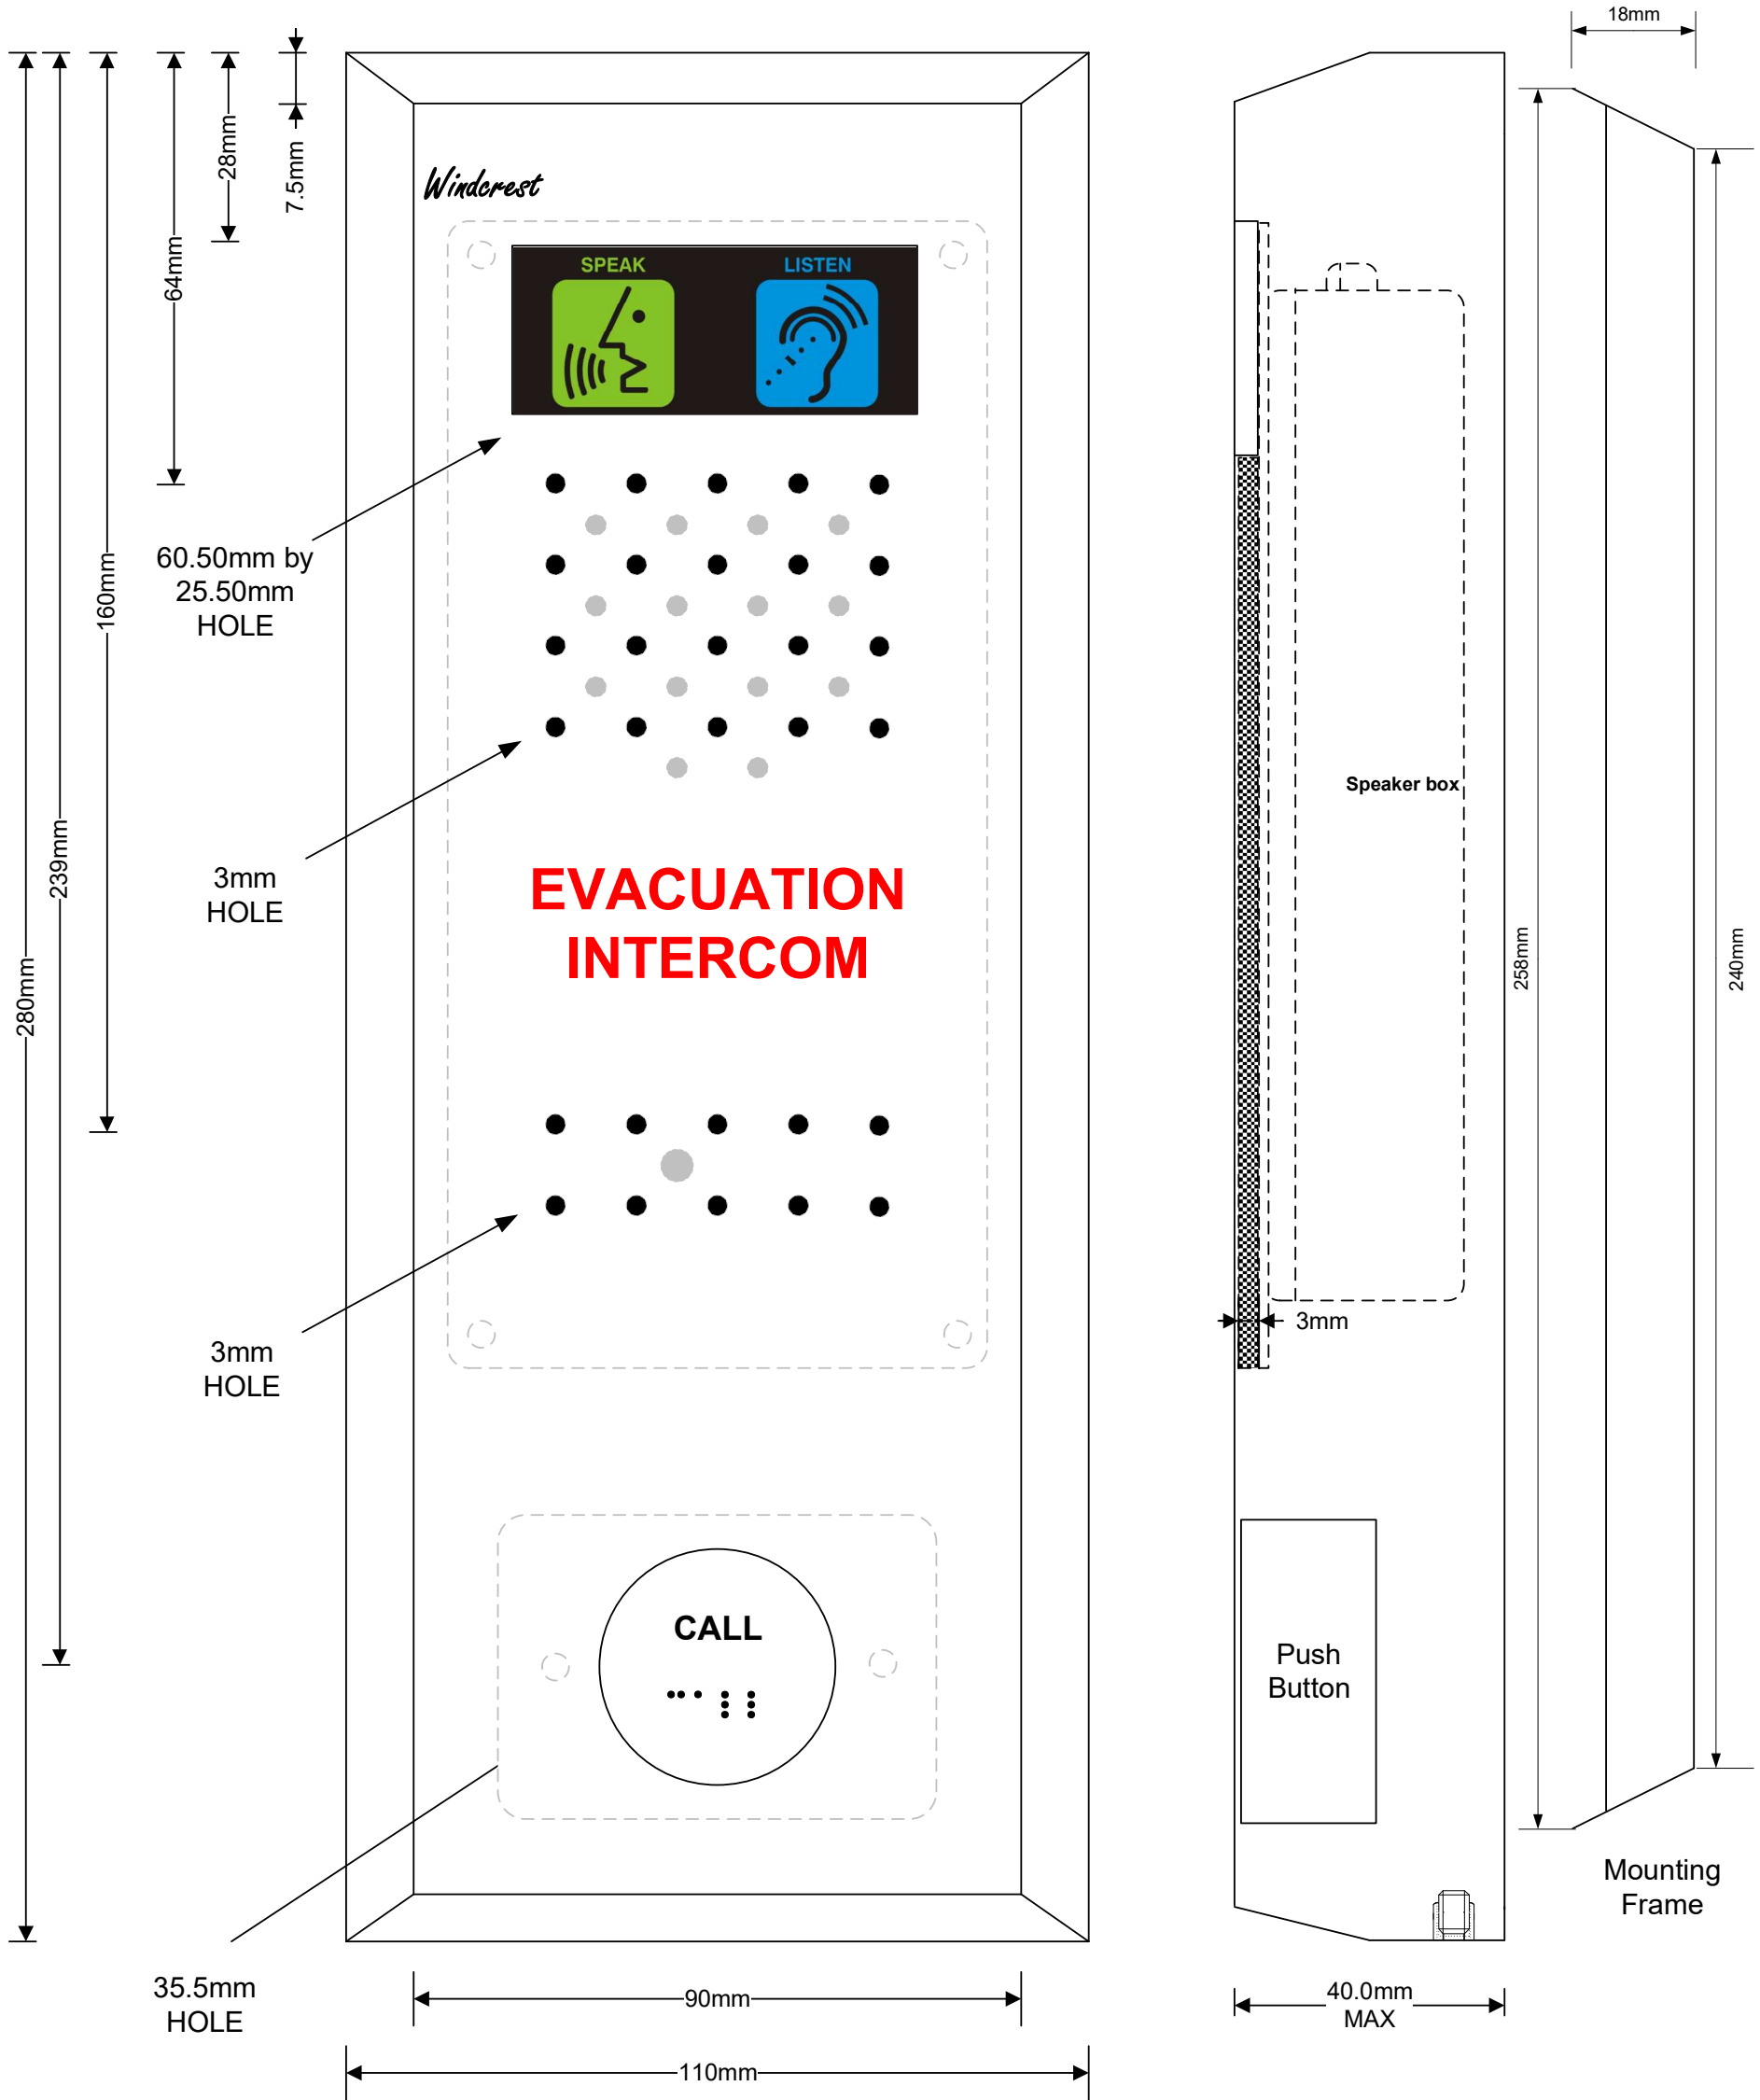

Note: Minor changes may be required to design for manufacturing.

**New Evacuation Landing Speaker  
Surface Mounting**

Drawing No: SM Landing STD V2 (Ref: SmLand2) Issue No:1 Date:09/02/  
2023

*Windercrest* (UK) Ltd