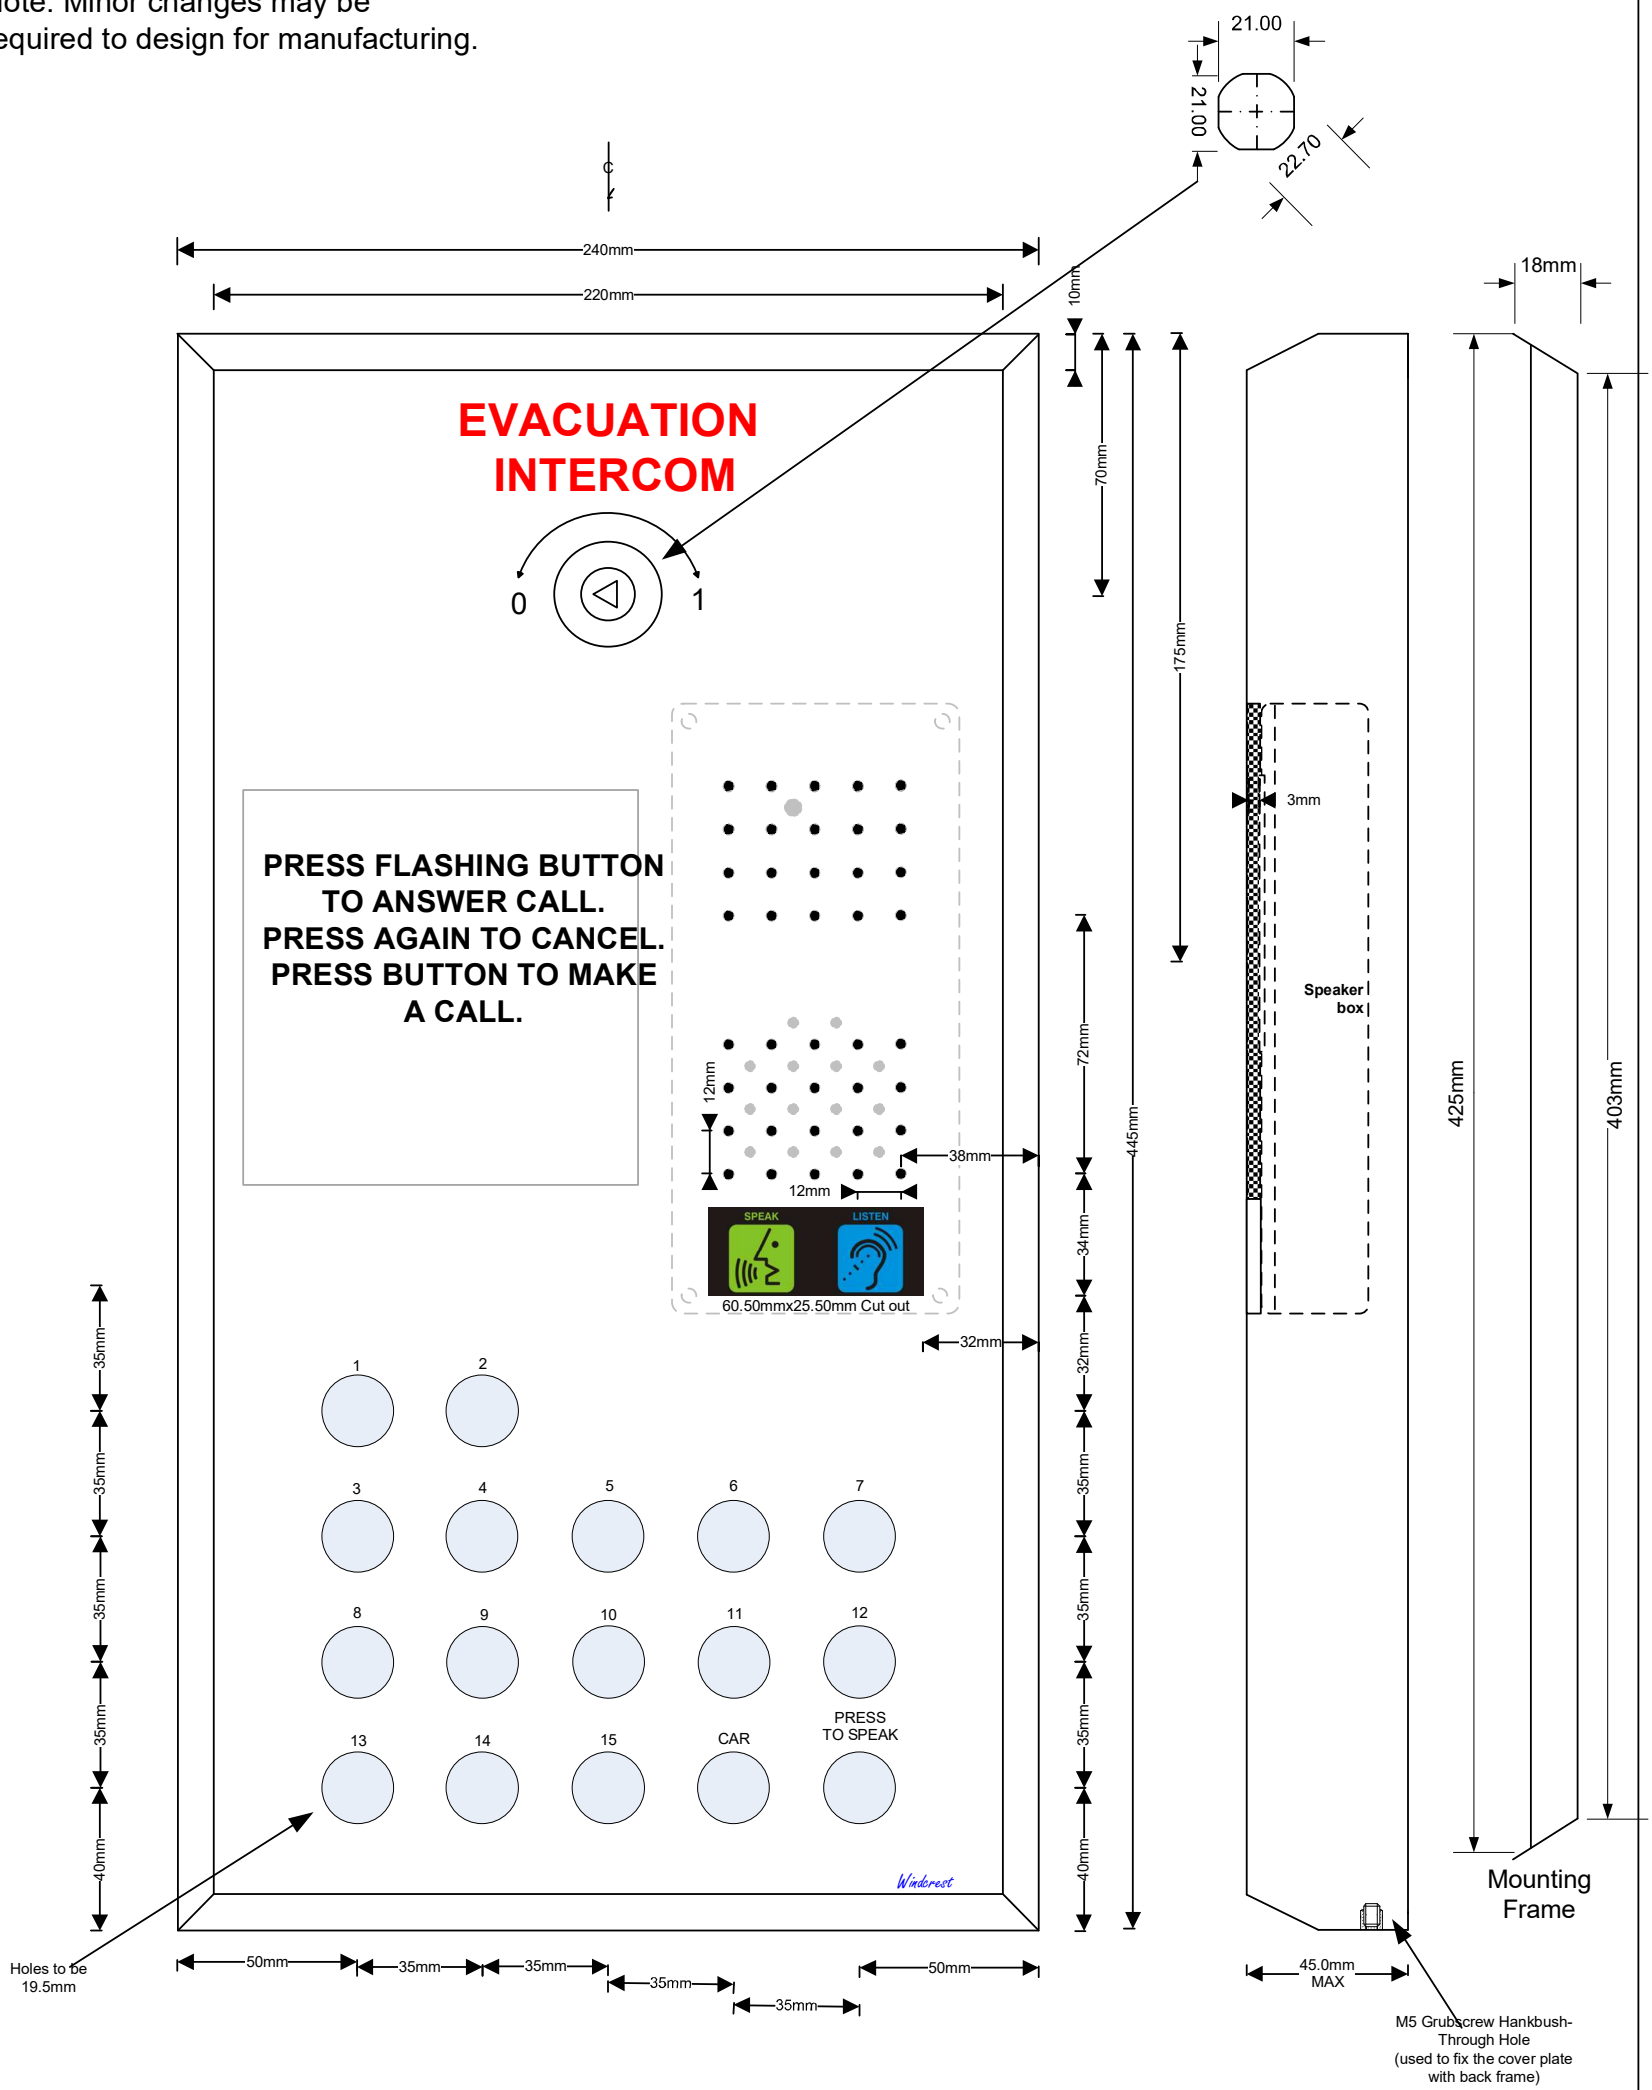

Note: Minor changes may be required to design for manufacturing.

**New Evacuation Main Landing Intercom Surface Mounting For 16 Openings**

Drawing No: SM EVAC\_XL\_V5 (Ref:-SmEvXL5) Date:18/10/2021

*Winderest (UK) Ltd*