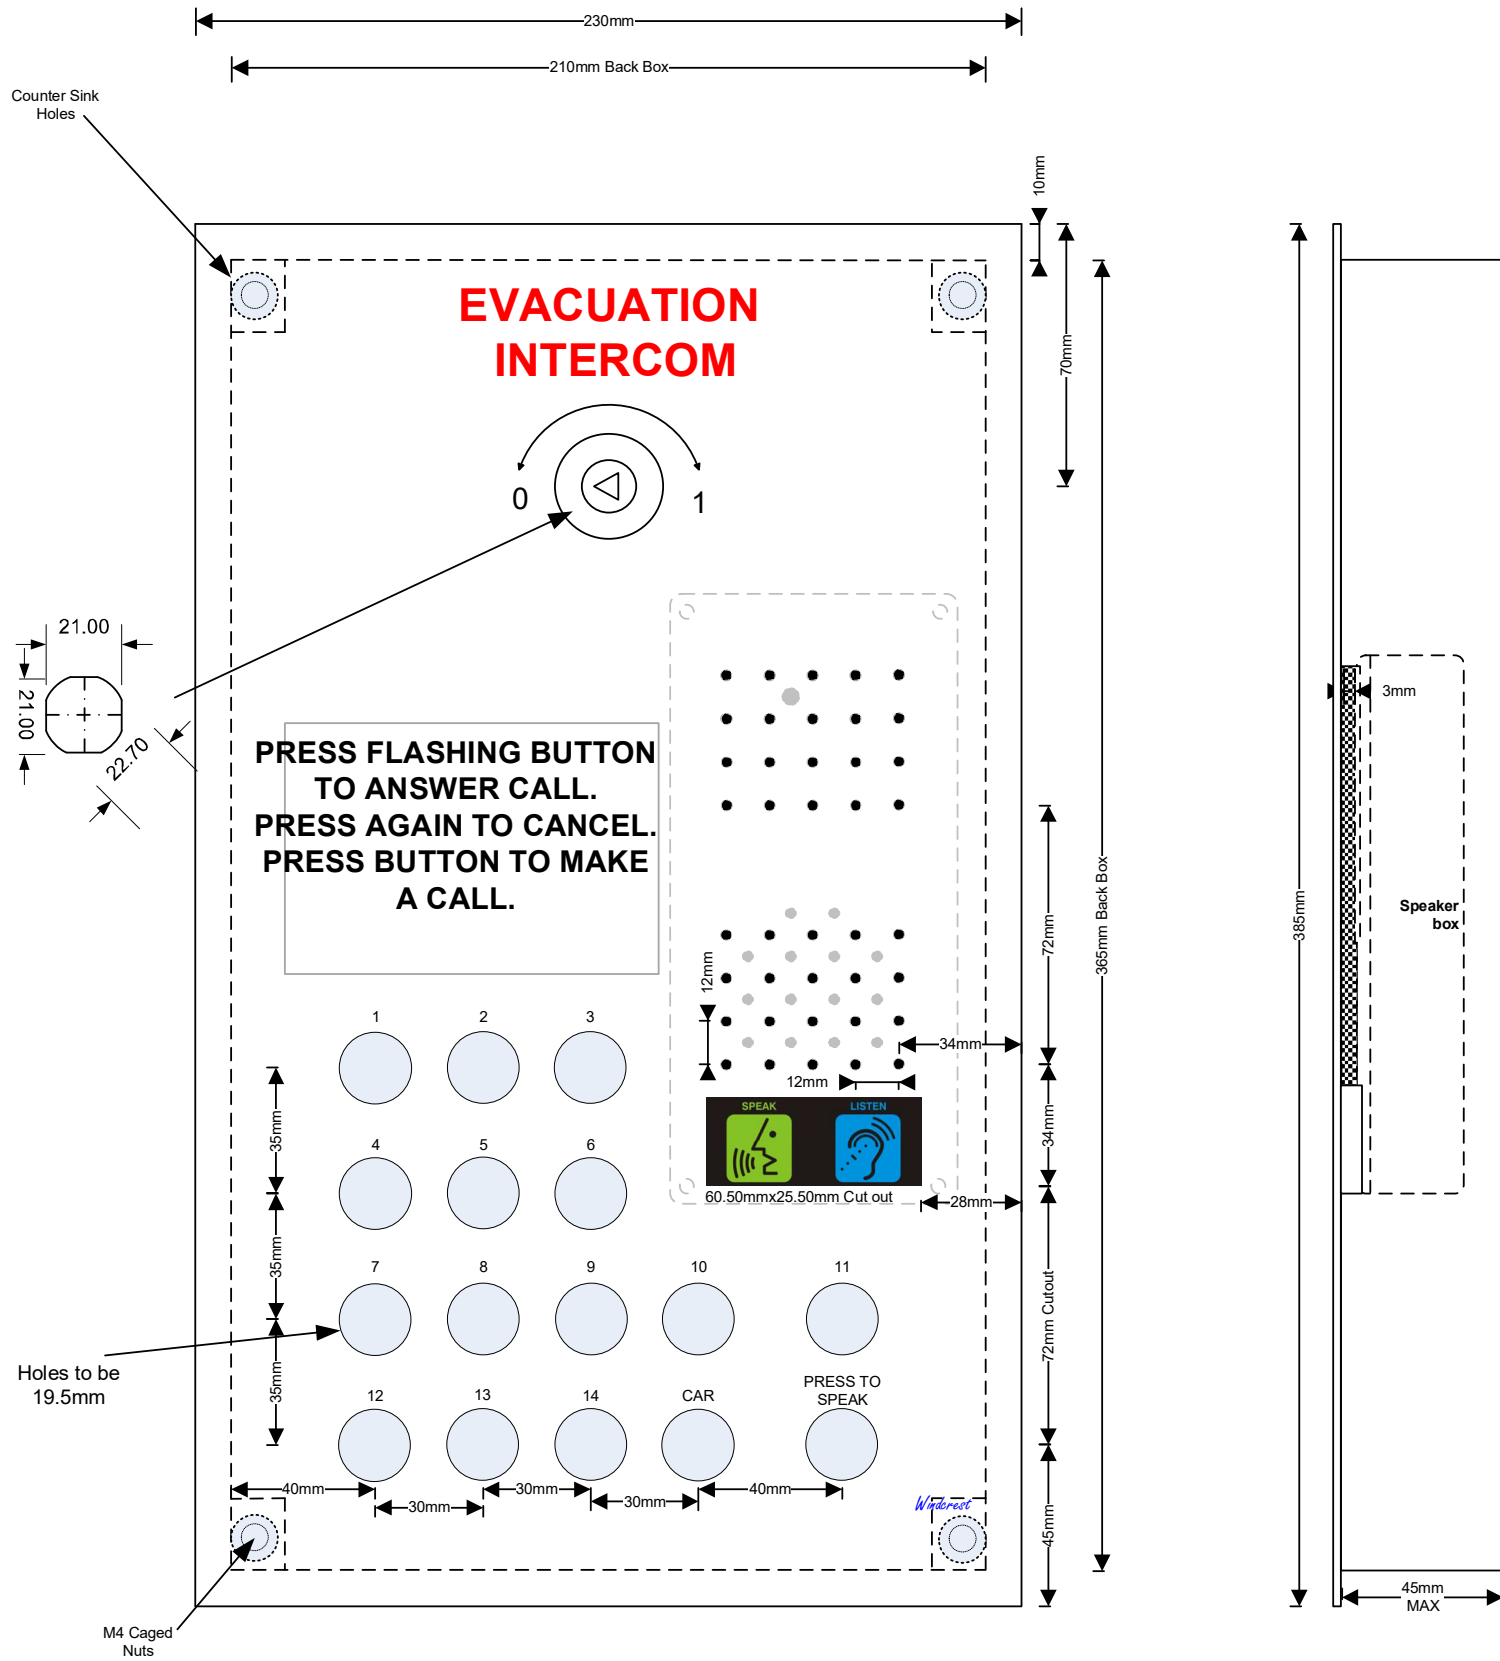

Note: Minor changes may be required to design for manufacturing.

**New Evacuation Main Landing Intercom
Flush Mounting
For Upto 15 Openings**

Drawing No: STD FM PANEL_L_V6 (Ref:- FmEvLv6) Date:24/09/19

Winderest (UK) Ltd