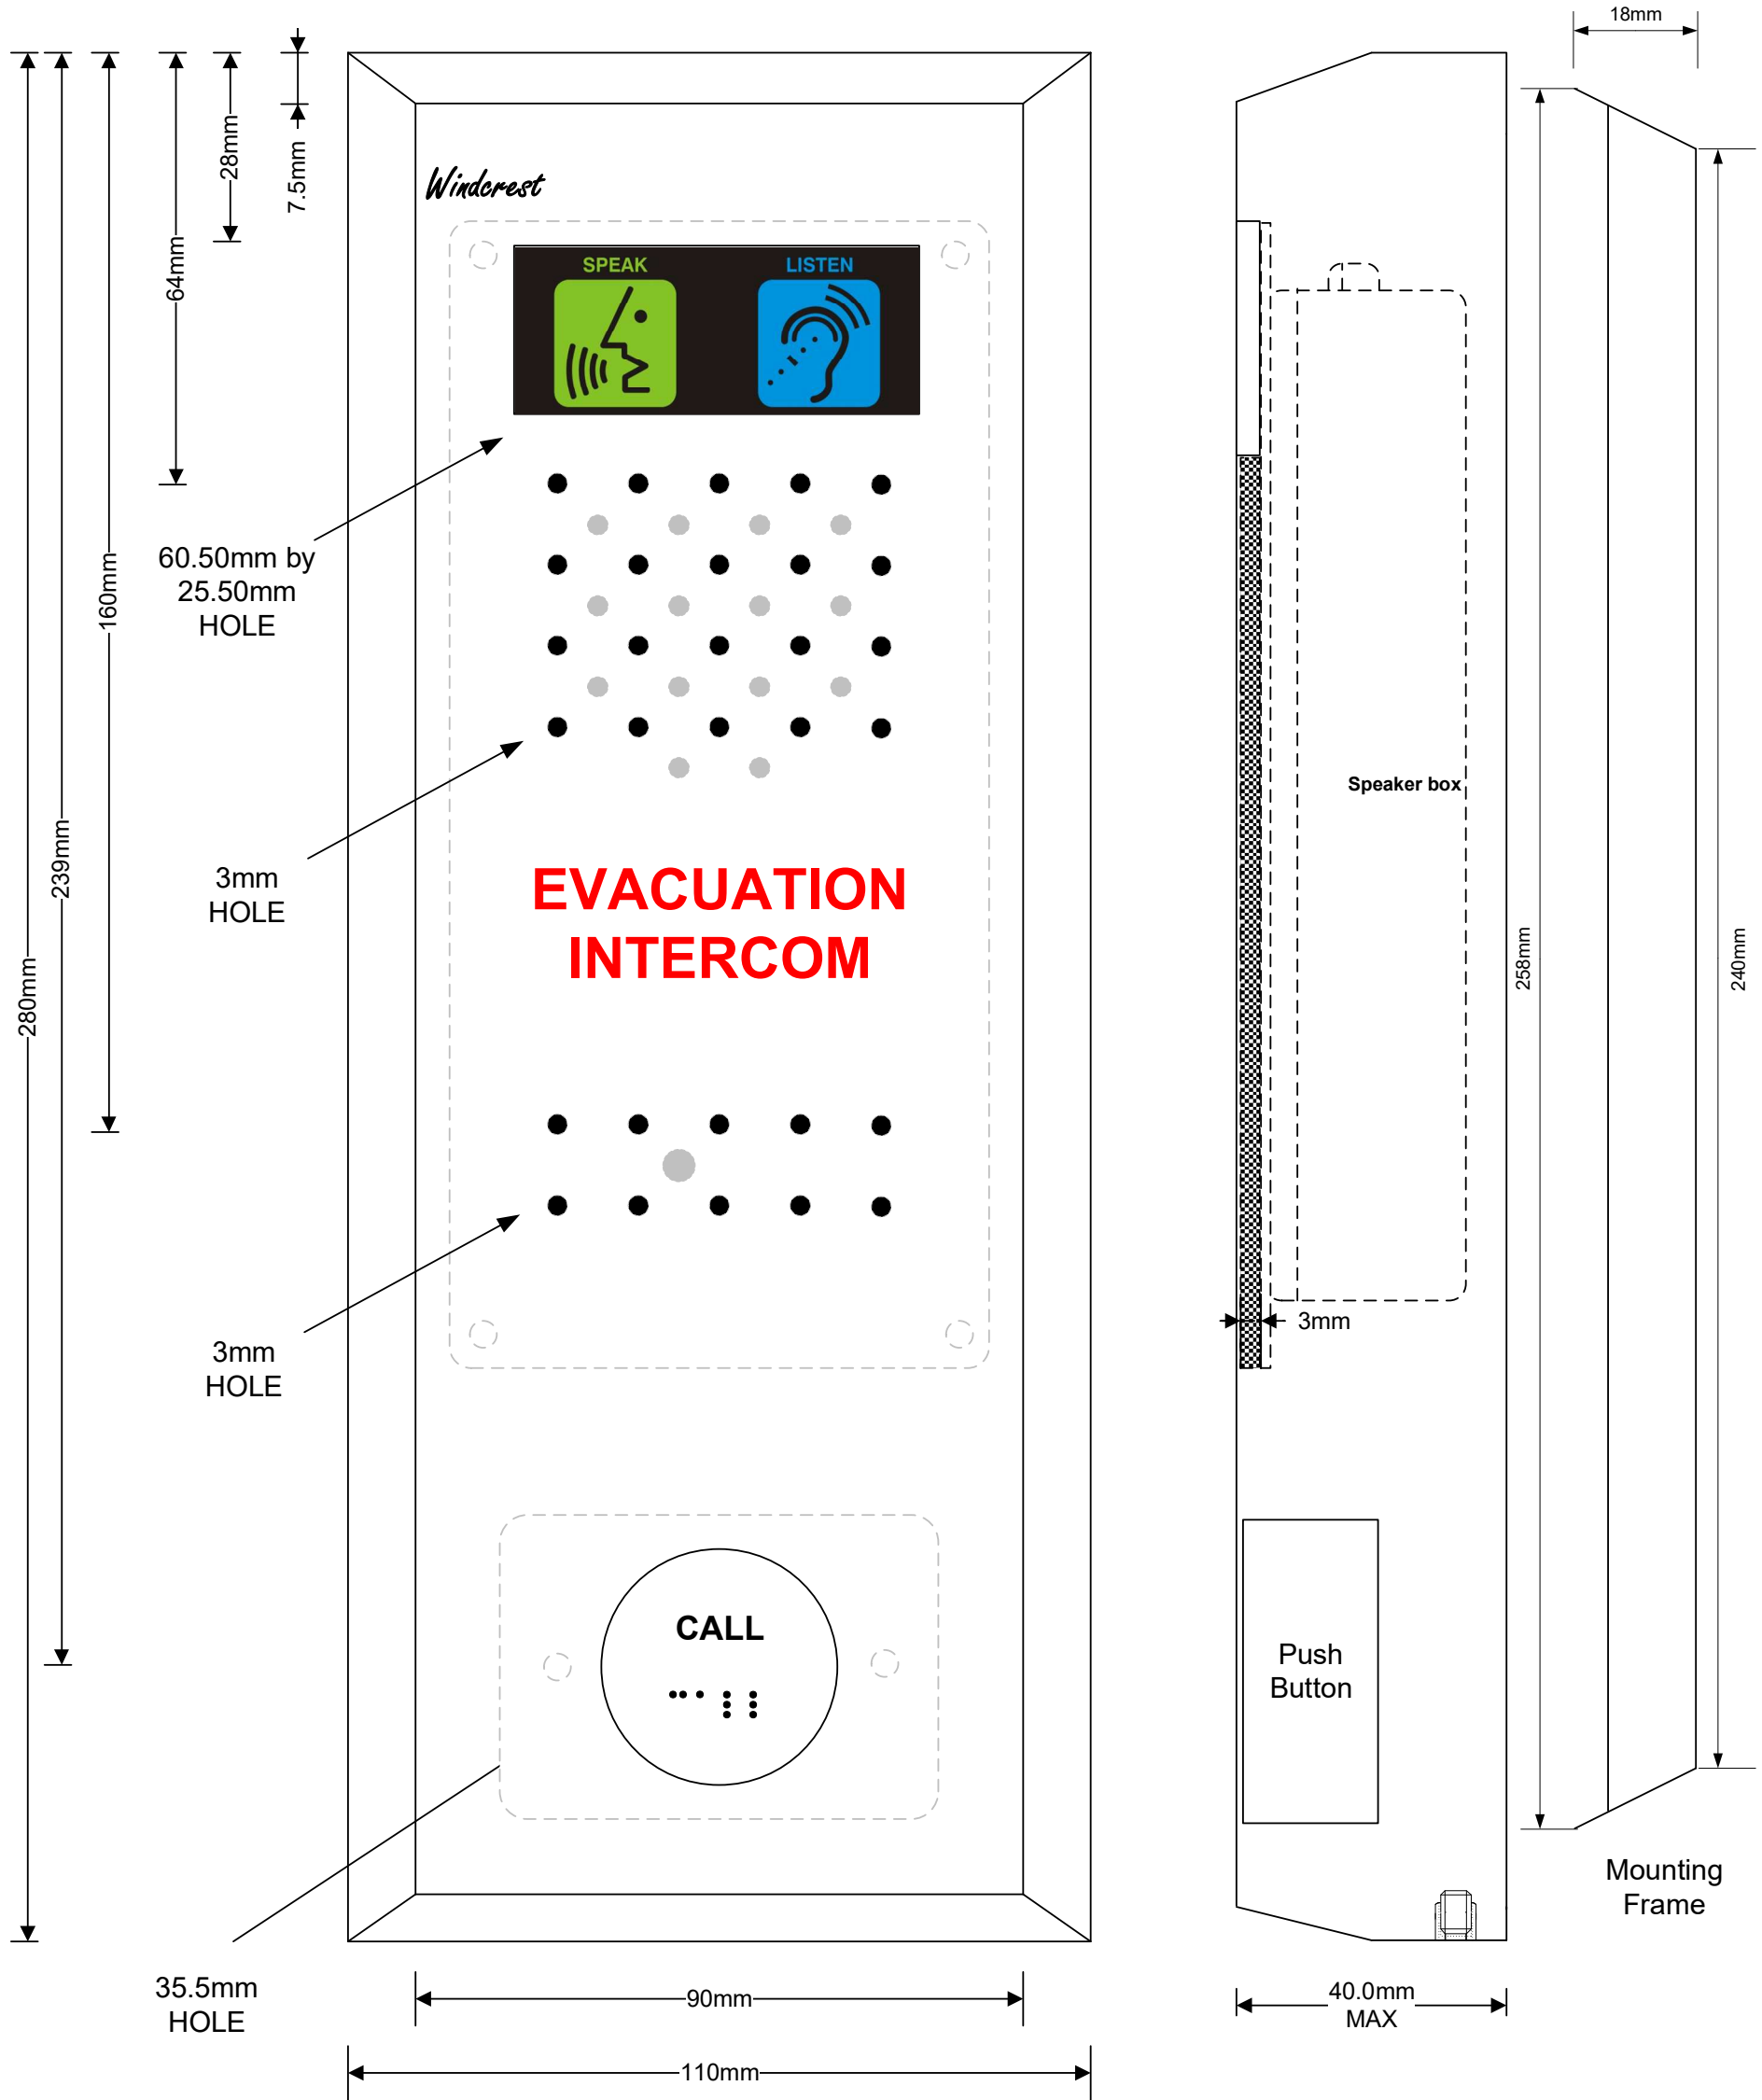

Note: Minor changes may be required to design for manufacturing.

**New Evacuation Lift Car Speaker  
Surface Mounting**

Drawing No: SM Landing STD V2 (Ref: SmLand2) Issue No:1 Date:09/02/2023

*Windercrest* (UK) Ltd