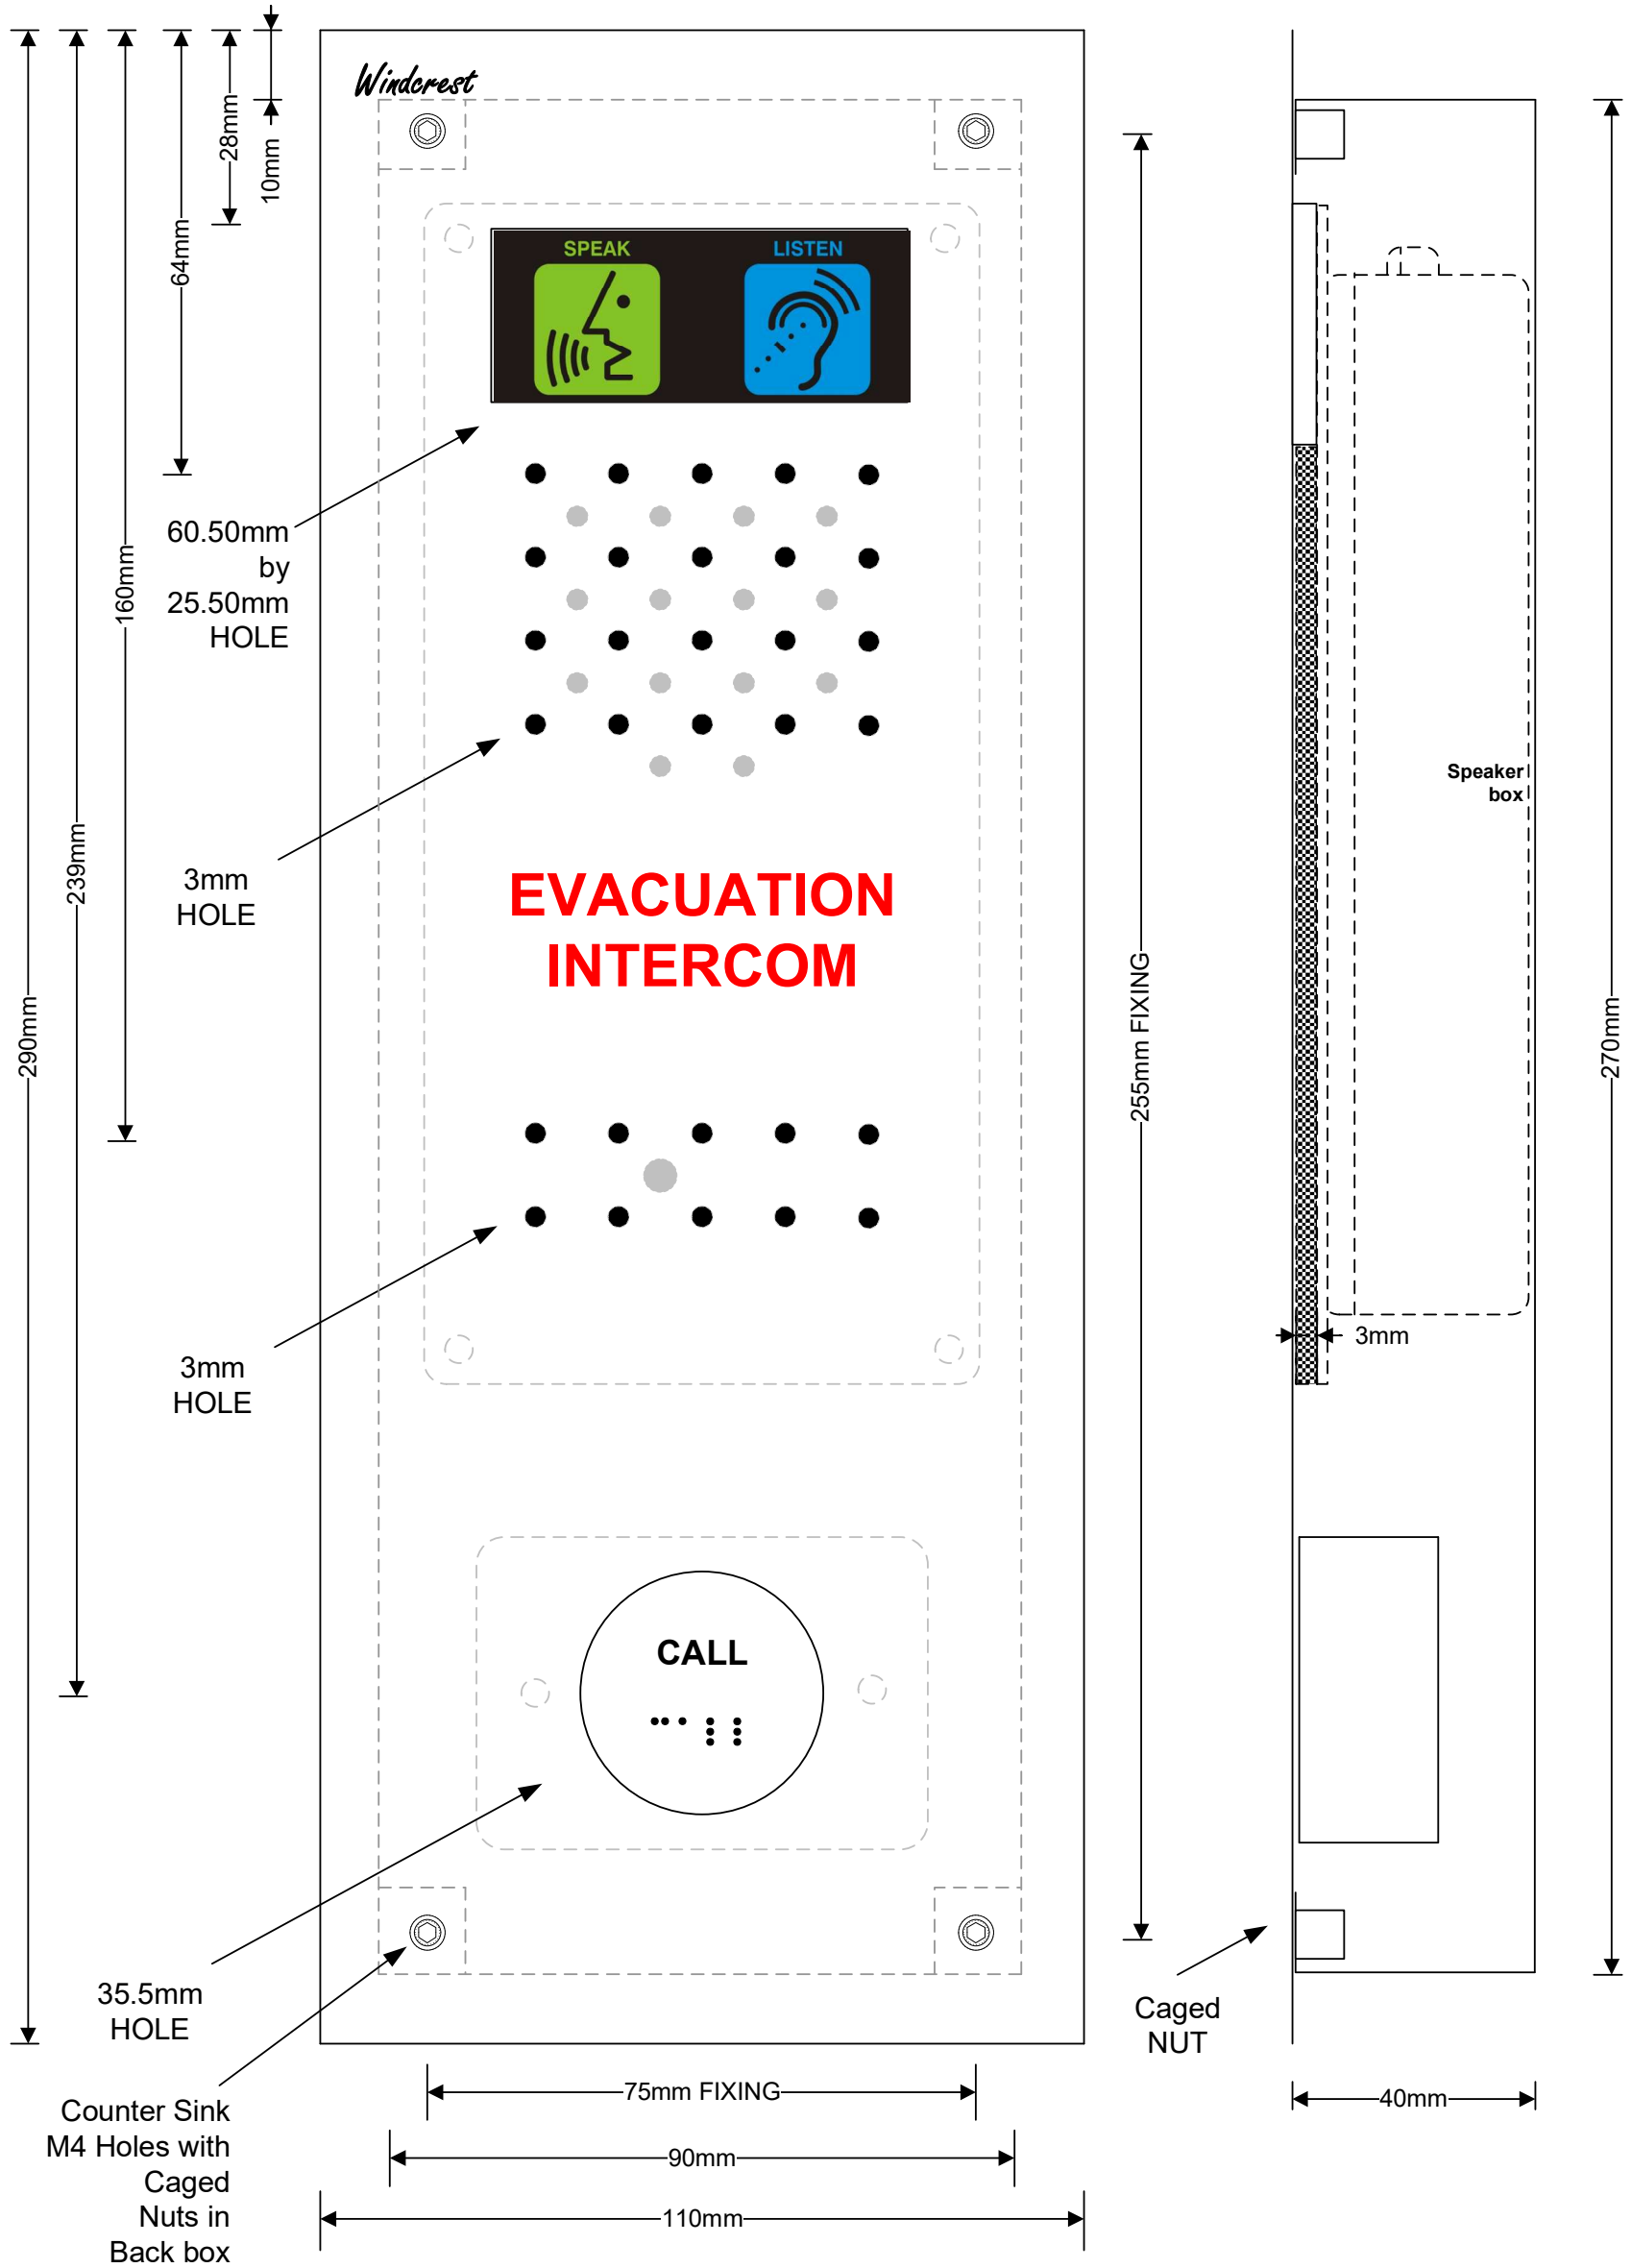

Note: Minor changes may be required to design for manufacturing.

**Evacuation Lift Car Speaker  
Flush Mounting**

Drawing No: FM LANDING STD V3 (Ref: FmLand3) Issue No:2  
Date:30/10/20

*Windcrest* (UK) Ltd