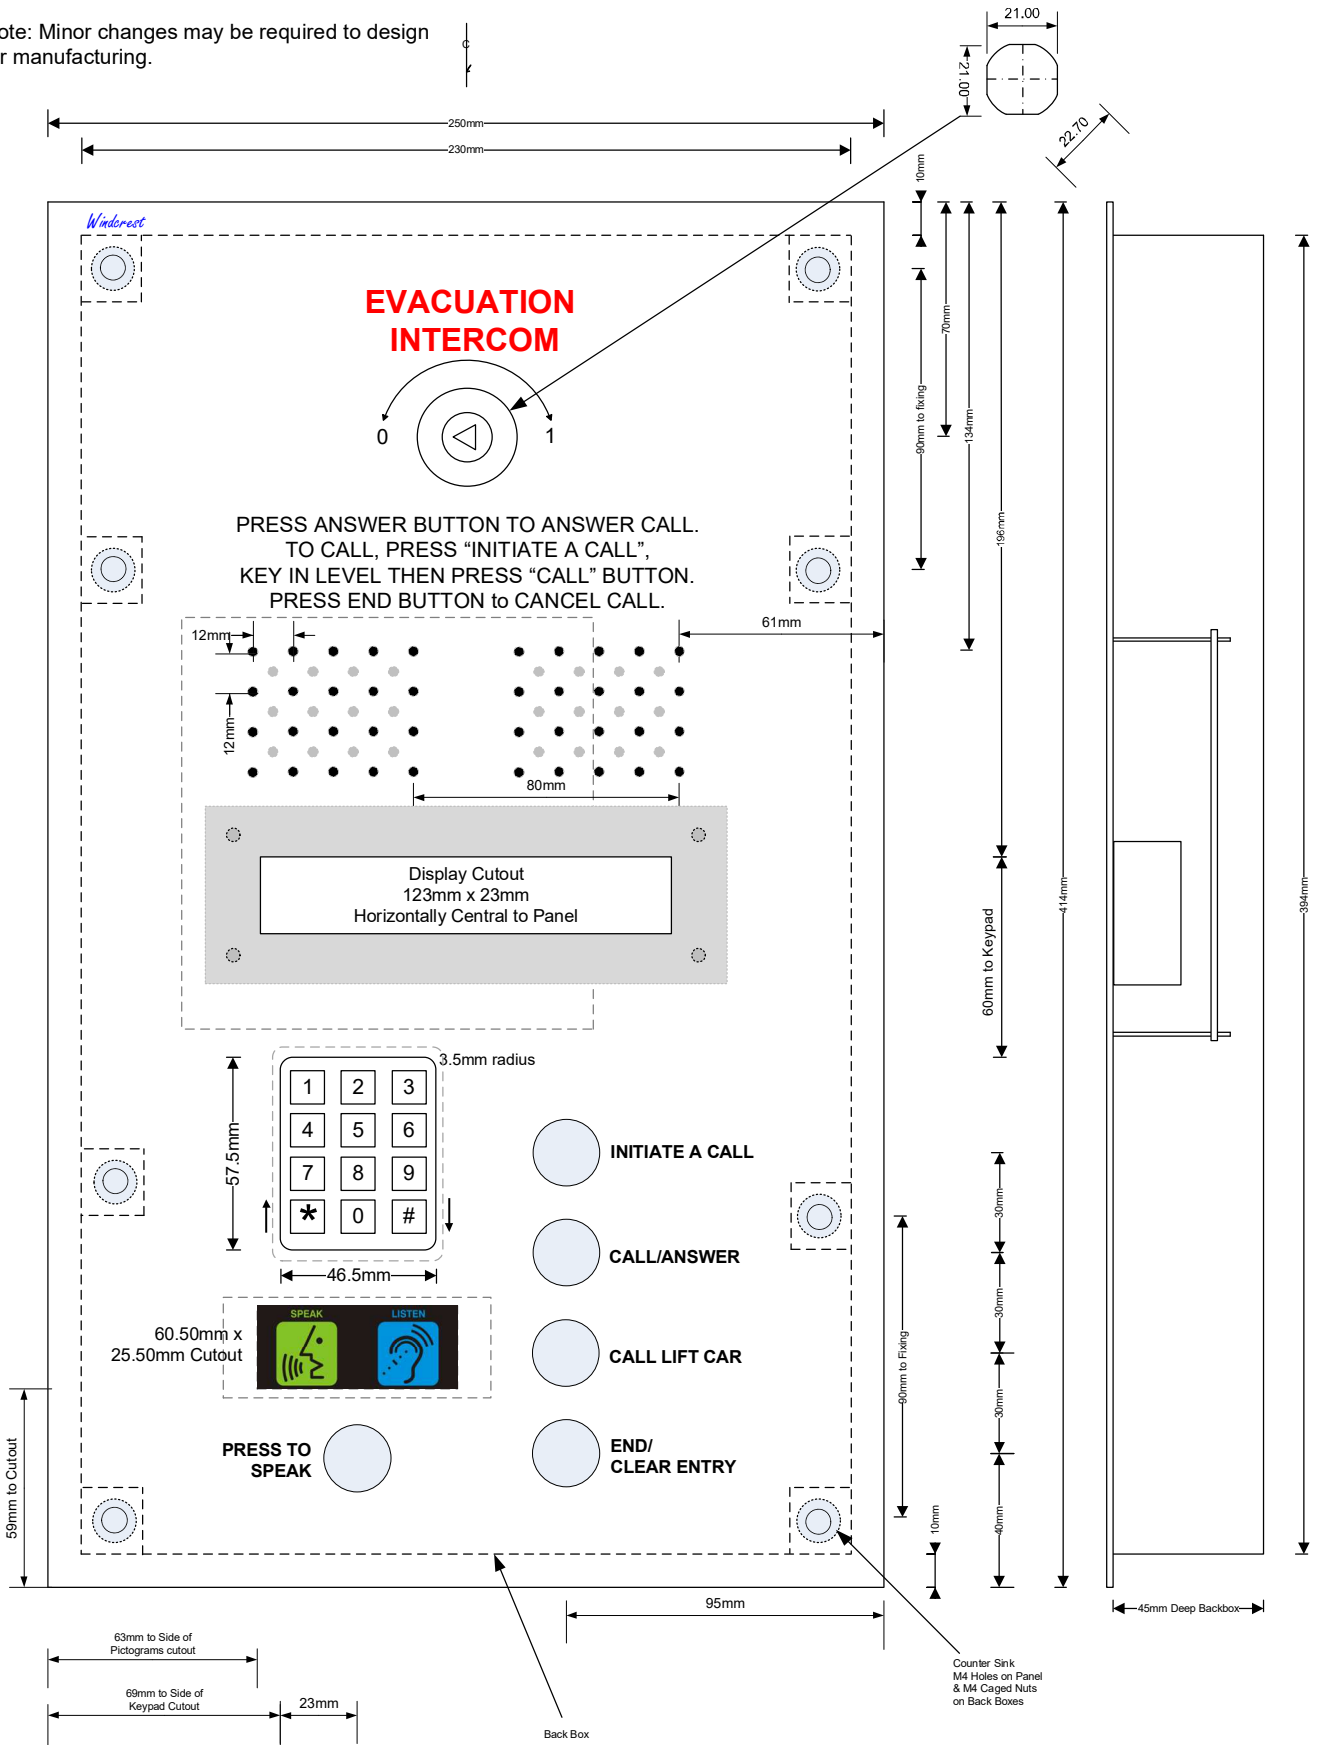

Note: Minor changes may be required to design for manufacturing.

New Evacuation Main Landing Intercom with Keypad & Display
Flush Mounting Unit
 For more than 16 openings

Drawing No: FM EVAC Keypad V5 (Ref: FmEKey5) Date:30/03/2023