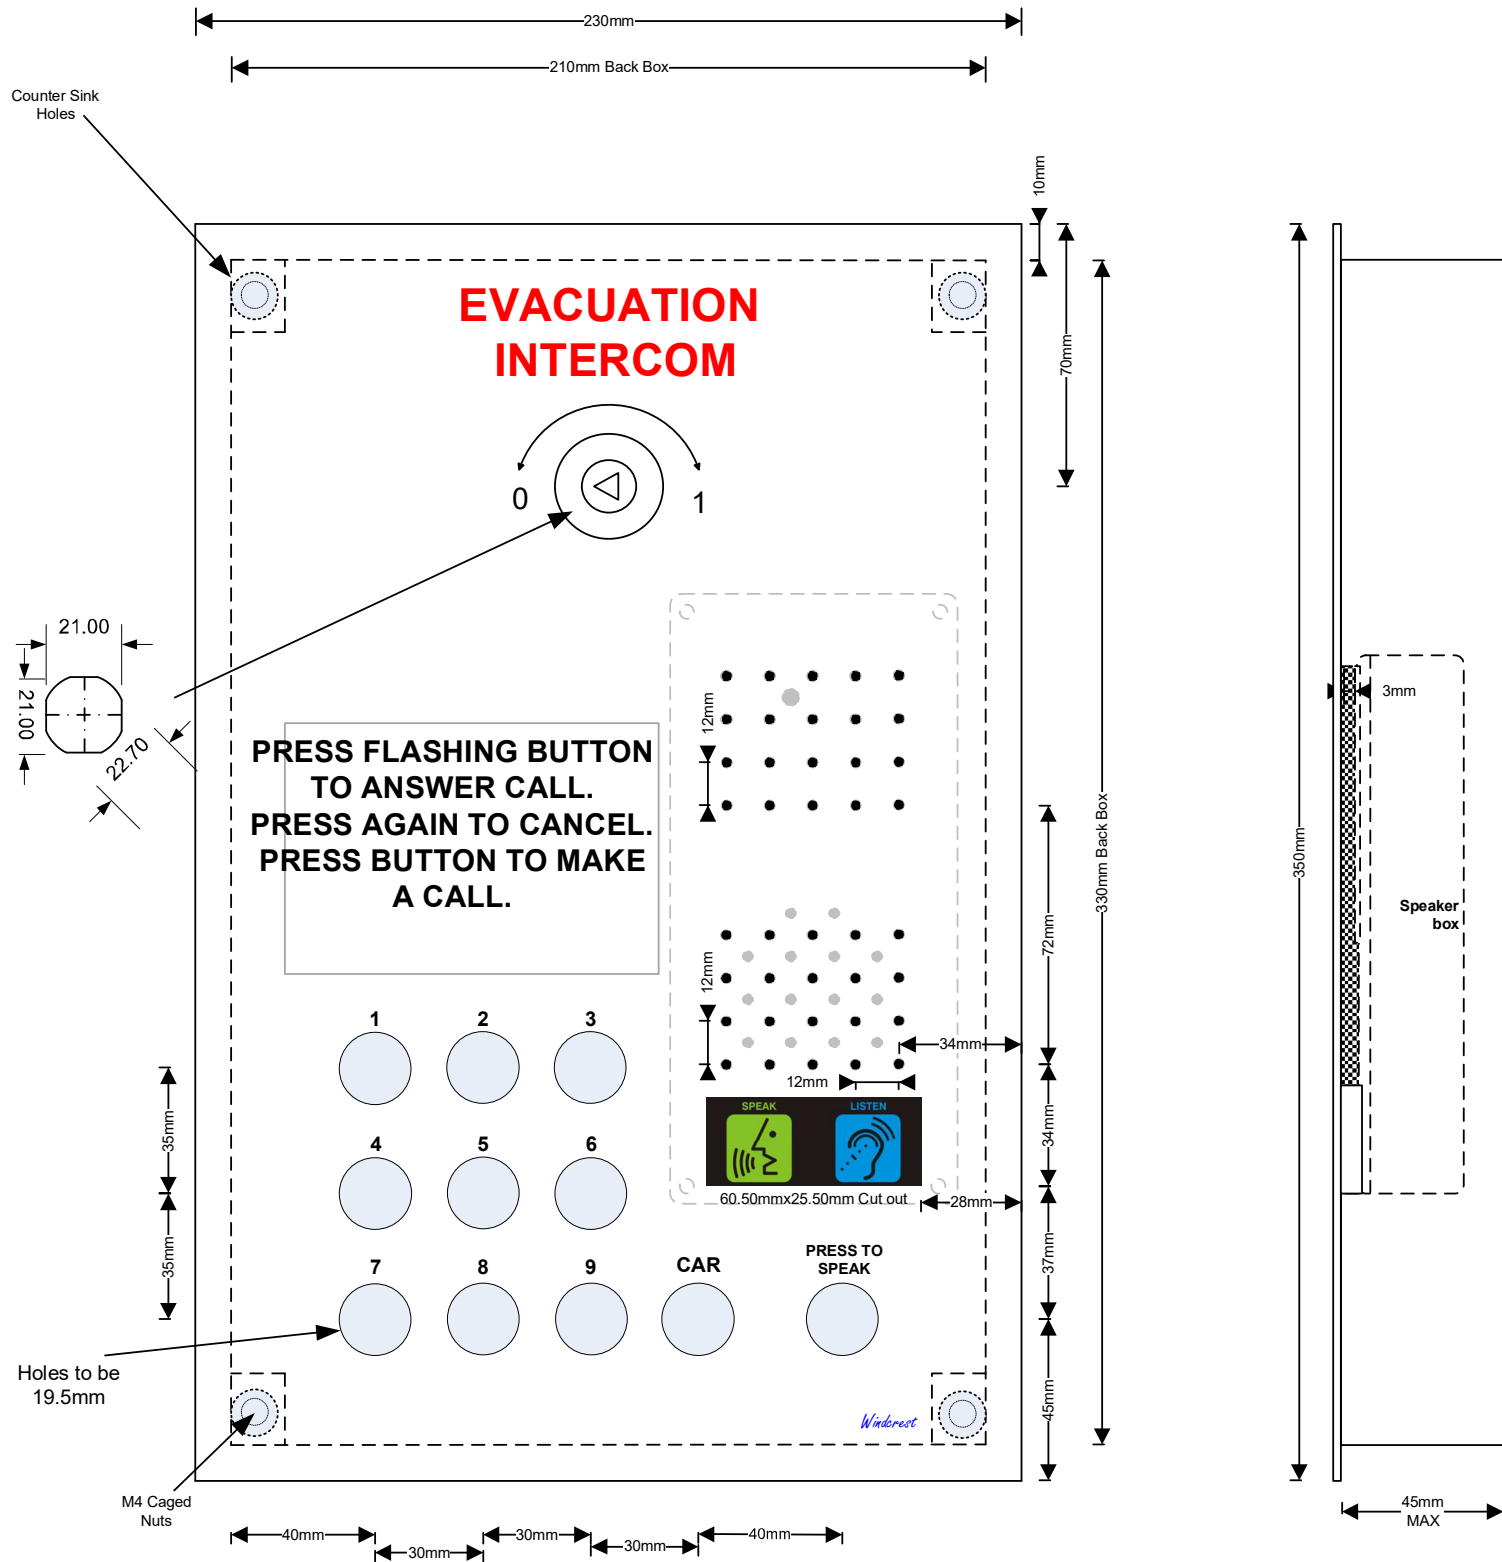

Note: Minor changes may be required to design for manufacturing.

**New Evacuation Main Landing Intercom
Flush Mounting
For upto 10 openings**

Drawing No: STD FM PANEL V6 (Ref:- NEMCON 0010) Date:23/08/2023